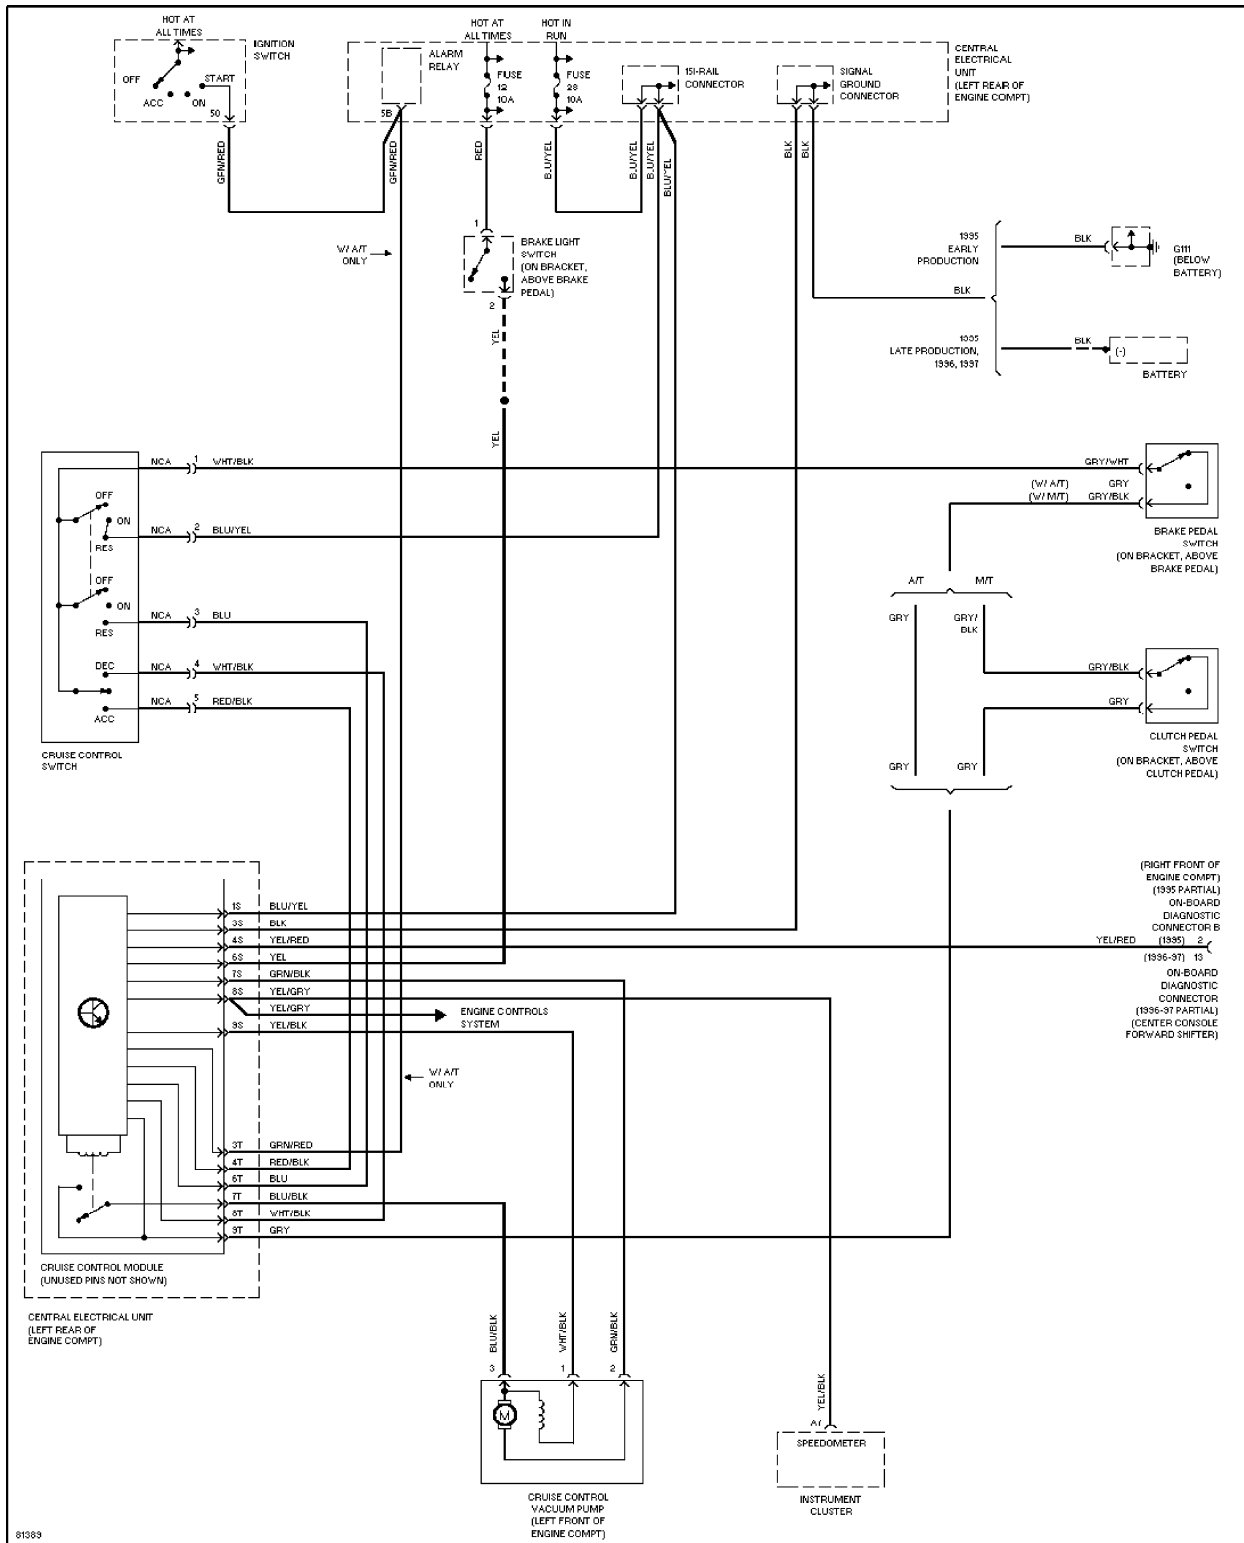

Guard Alarm II Circuit

COMPUTER DATA LINES

Computer Data Lines

COOLING FAN

Cooling Fan Circuit

CRUISE CONTROL

Cruise Control Circuit

DEFOGGERS

Defogger Circuit

ENGINE PERFORMANCE

2.3L

2.3L Turbo, Engine Performance Circuits (1 of 2)

2.3L Turbo, Engine Performance Circuits (2 of 2)

2.4L

2.4L, Engine Performance Circuits (1 of 2)

2.4L, Engine Performance Circuits (2 of 2)