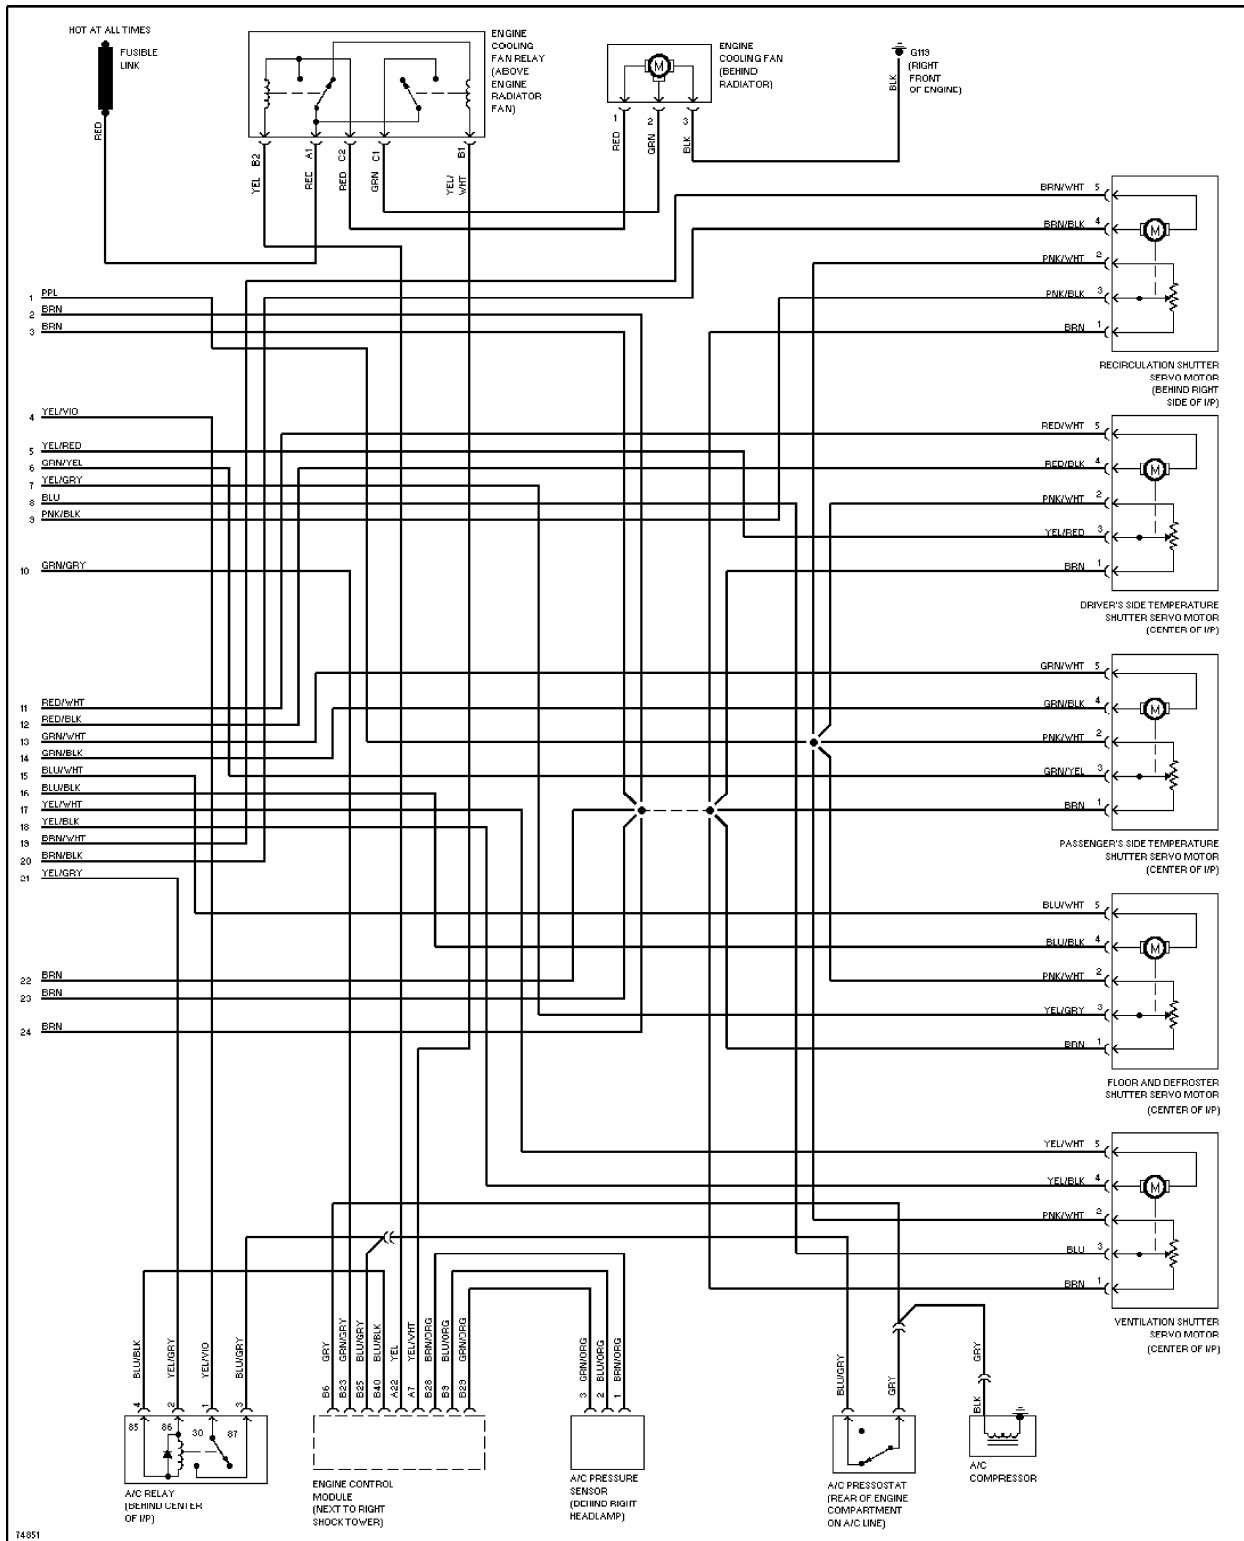

SYSTEM WIRING DIAGRAMS

1997 Volvo 850

1997 System Wiring Diagrams
Volvo - 850

AIR CONDITIONING

2.3L

2.3L Turbo, Air Conditioning Circuits (1 of 2)

2.3L Turbo, Air Conditioning Circuits (2 of 2)

2.4L

Guard Alarm II Circuit

COMPUTER DATA LINES

Computer Data Lines

COOLING FAN

Cooling Fan Circuit

CRUISE CONTROL

Cruise Control Circuit

DEFOGGERS

Defogger Circuit

ENGINE PERFORMANCE

2.3L

2.3L Turbo, Engine Performance Circuits (1 of 2)

2.3L Turbo, Engine Performance Circuits (2 of 2)

2.4L

2.4L, Engine Performance Circuits (1 of 2)

2.4L, Engine Performance Circuits (2 of 2)