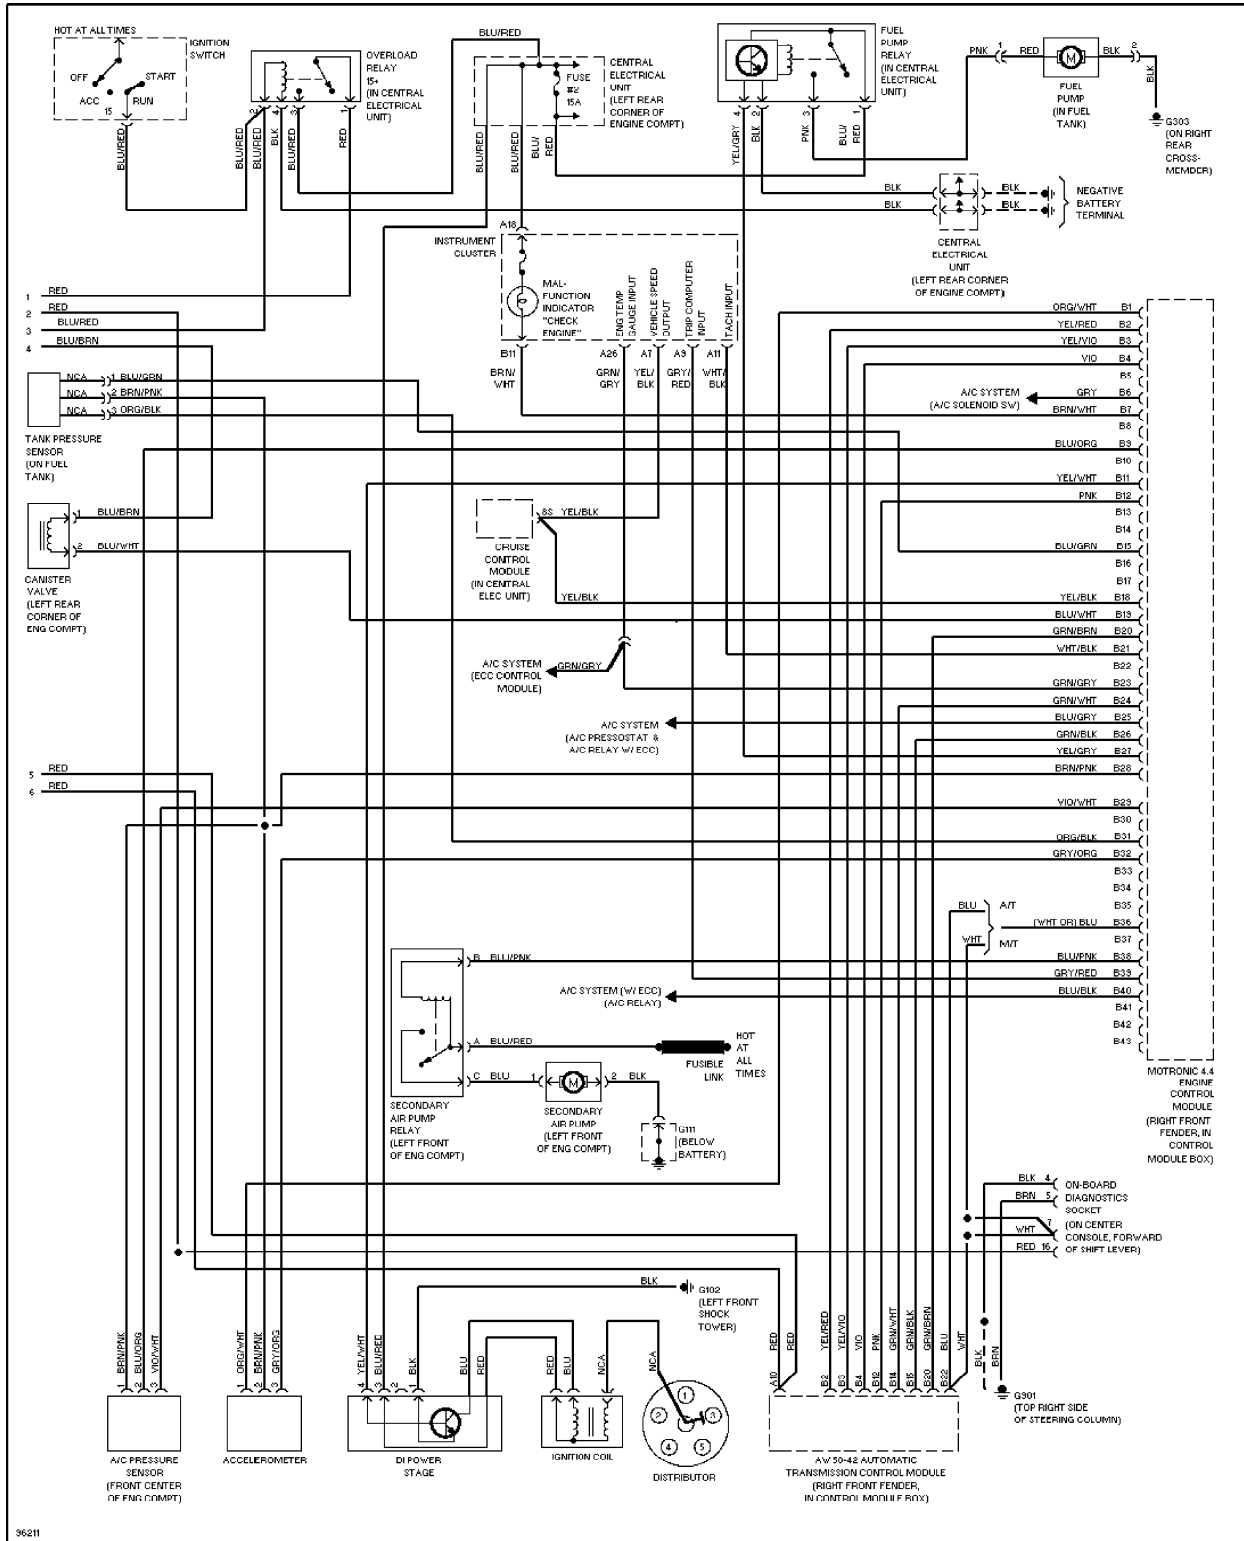

Guard Alarm II Circuit

COMPUTER DATA LINES

Computer Data Lines

COOLING FAN

Cooling Fan Circuit

CRUISE CONTROL

Cruise Control Circuit

DEFOGGERS

Defogger Circuit

ENGINE PERFORMANCE

2.3L

2.3L Turbo, Engine Performance Circuits (1 of 2)

2.3L Turbo, Engine Performance Circuits (2 of 2)

2.4L

2.4L, Engine Performance Circuits (1 of 2)

2.4L, Engine Performance Circuits (2 of 2)

EXTERIOR LIGHTS

Back-up Lamps Circuit

Exterior Lamps Circuit, Sedan (1 of 2)

Exterior Lamps Circuit, Sedan (2 of 2)

Exterior Lamps Circuit, Wagon (1 of 2)

Exterior Lamps Circuit, Wagon (2 of 2)

GROUND DISTRIBUTION

Ground Distribution Circuit

HEADLIGHTS

Headlight Circuit (1 of 2)

Headlight Circuit (2 of 2)

HORN

Horn Circuit

INSTRUMENT CLUSTER

Instrument Cluster Circuit, VDO (1 of 2)