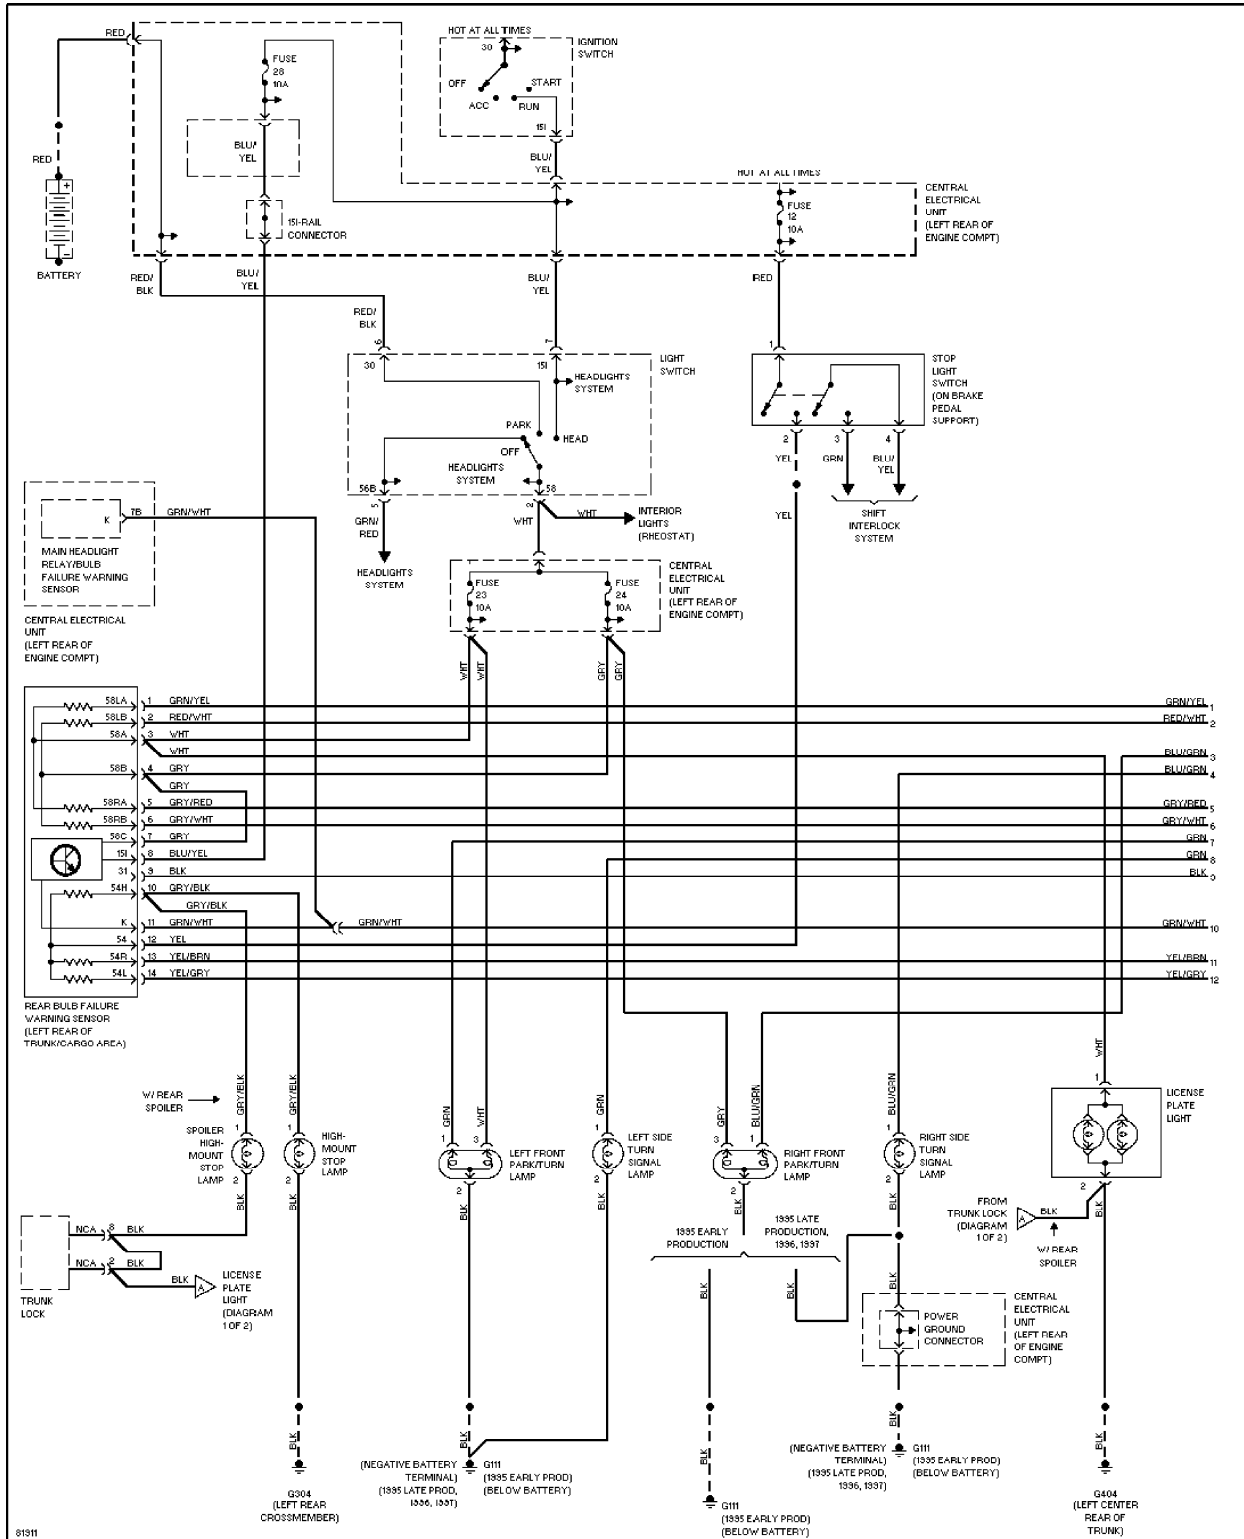

Defogger Circuit

ENGINE PERFORMANCE

2.3L

2.3L Turbo, Engine Performance Circuits (1 of 2)

2.3L Turbo, Engine Performance Circuits (2 of 2)

2.4L

2.4L, Engine Performance Circuits (1 of 2)

2.4L, Engine Performance Circuits (2 of 2)

EXTERIOR LIGHTS

Back-up Lamps Circuit

Exterior Lamps Circuit, Sedan (1 of 2)

Exterior Lamps Circuit, Sedan (2 of 2)

Exterior Lamps Circuit, Wagon (1 of 2)

Exterior Lamps Circuit, Wagon (2 of 2)

GROUND DISTRIBUTION