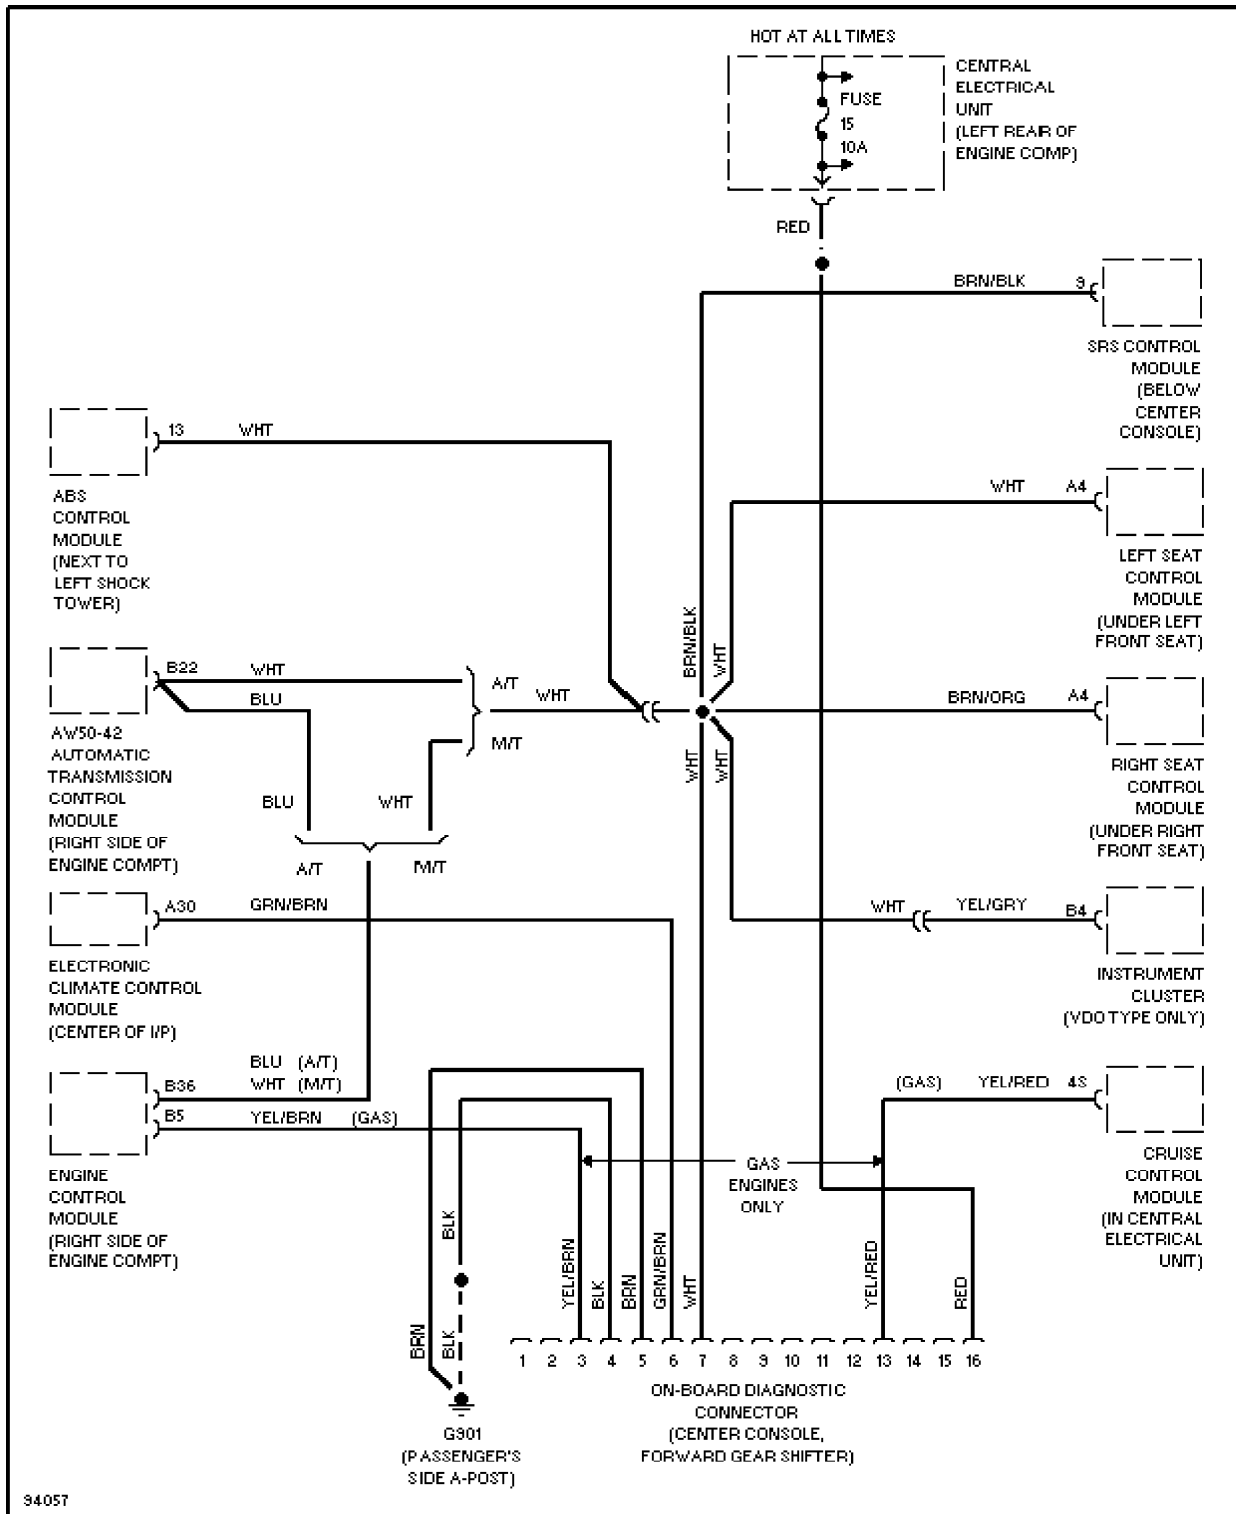

SYSTEM WIRING DIAGRAMS

1997 Volvo 850

1997 System Wiring Diagrams
Volvo - 850

AIR CONDITIONING

2.3L

2.3L Turbo, Air Conditioning Circuits (1 of 2)

2.3L Turbo, Air Conditioning Circuits (2 of 2)

2.4L

2.4L, Air Conditioning Circuits, Auto A/C (1 of 2)

2.4L, Air Conditioning Circuits, Auto A/C (2 of 2)

2.4L, Air Conditioning Circuits, Manual A/C

ANTI-LOCK BRAKES

Anti-lock Brake Circuits

ANTI-THEFT

Base Anti-theft Circuit

Guard Alarm II Circuit

COMPUTER DATA LINES

Computer Data Lines

COOLING FAN

Cooling Fan Circuit

CRUISE CONTROL

Cruise Control Circuit

DEFOGGERS

Defogger Circuit

ENGINE PERFORMANCE

2.3L

2.3L Turbo, Engine Performance Circuits (1 of 2)

2.3L Turbo, Engine Performance Circuits (2 of 2)

2.4L

2.4L, Engine Performance Circuits (1 of 2)

2.4L, Engine Performance Circuits (2 of 2)