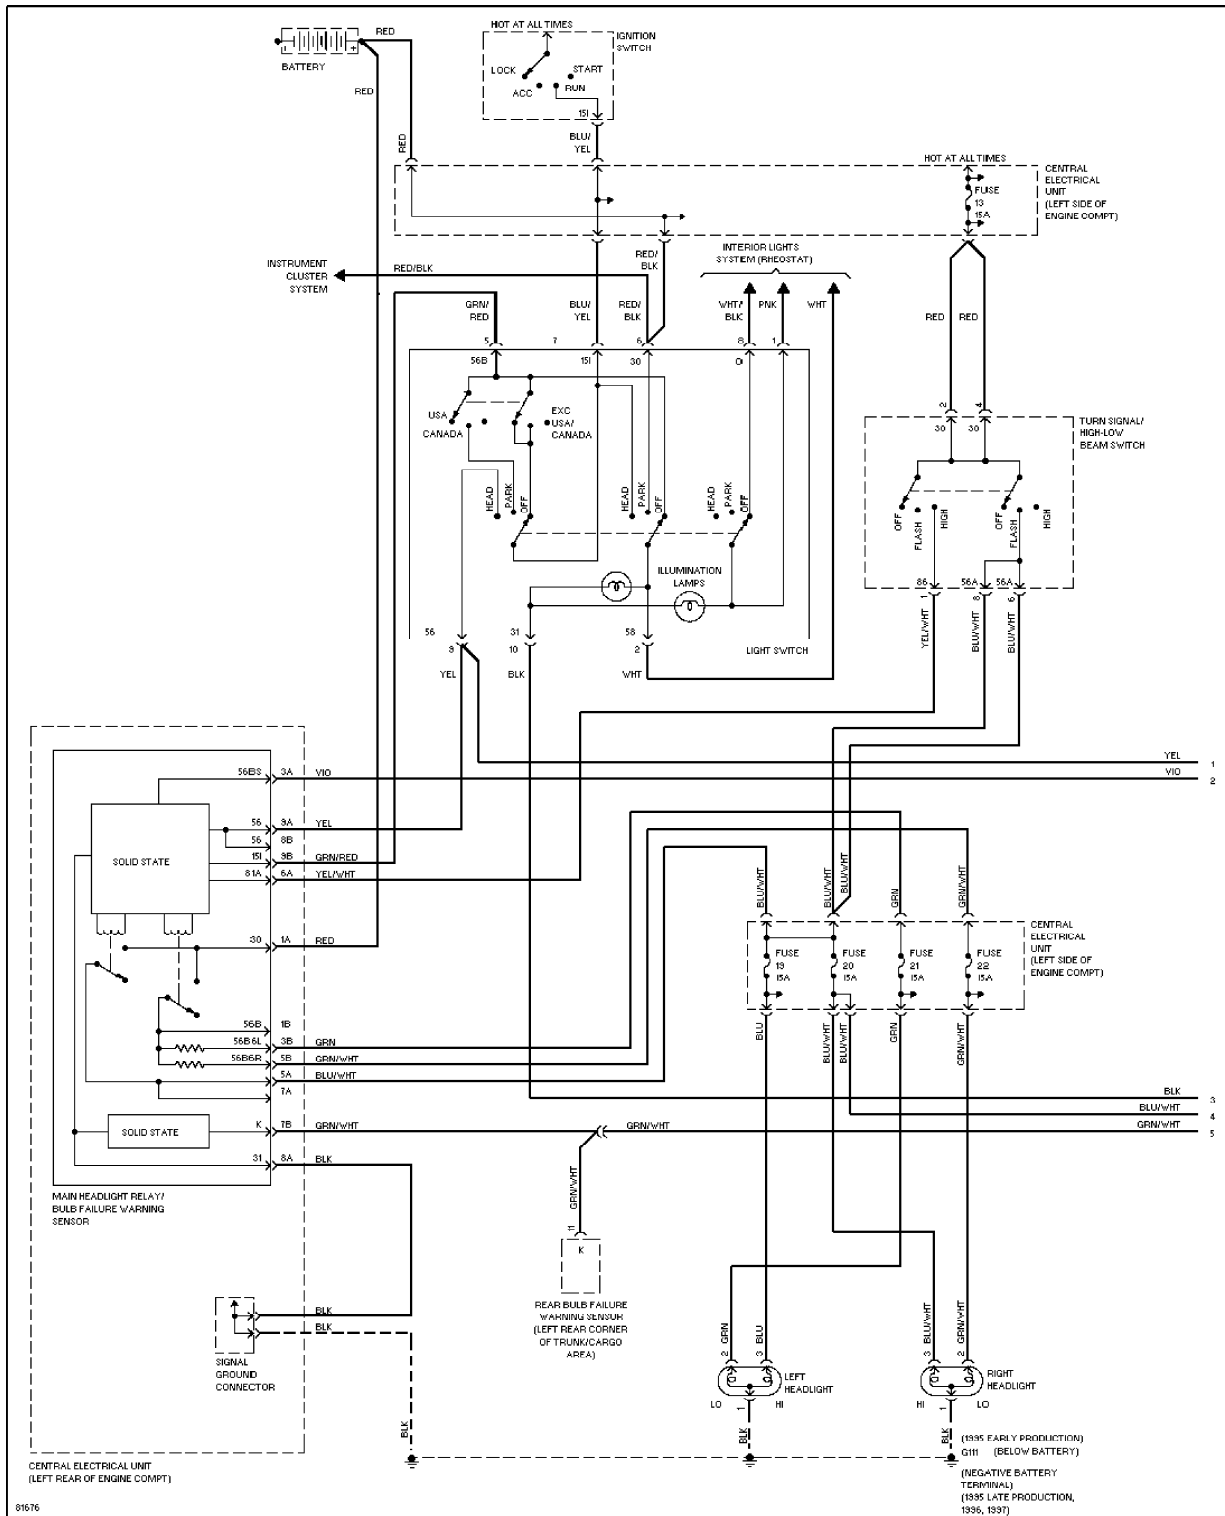

Defogger Circuit

ENGINE PERFORMANCE

2.3L

2.3L Turbo, Engine Performance Circuits (1 of 2)

2.3L Turbo, Engine Performance Circuits (2 of 2)

2.4L

2.4L, Engine Performance Circuits (1 of 2)

2.4L, Engine Performance Circuits (2 of 2)

EXTERIOR LIGHTS

Back-up Lamps Circuit

Exterior Lamps Circuit, Sedan (1 of 2)

Exterior Lamps Circuit, Sedan (2 of 2)

Exterior Lamps Circuit, Wagon (1 of 2)

Exterior Lamps Circuit, Wagon (2 of 2)

GROUND DISTRIBUTION

Ground Distribution Circuit

HEADLIGHTS

Headlight Circuit (1 of 2)

Headlight Circuit (2 of 2)

HORN

Horn Circuit

INSTRUMENT CLUSTER

Instrument Cluster Circuit, VDO (1 of 2)