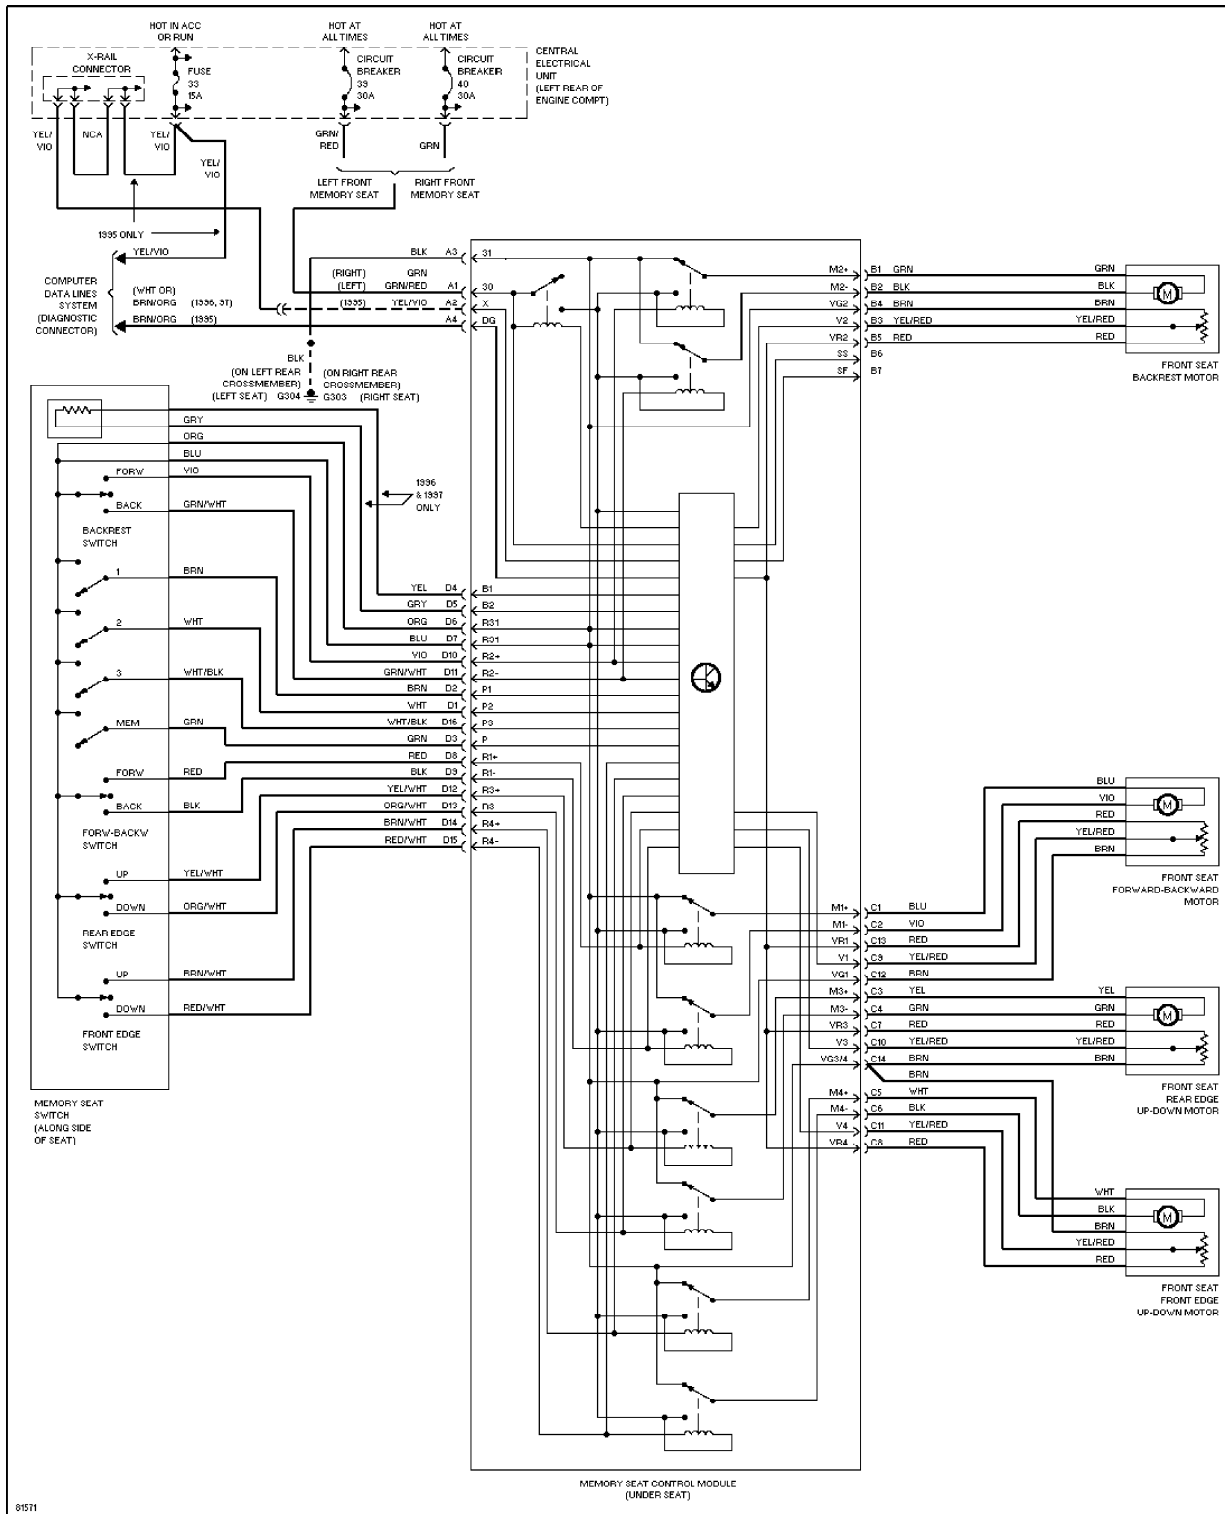

Defogger Circuit

ENGINE PERFORMANCE

2.3L

2.3L Turbo, Engine Performance Circuits (1 of 2)

2.3L Turbo, Engine Performance Circuits (2 of 2)

2.4L

2.4L, Engine Performance Circuits (1 of 2)

2.4L, Engine Performance Circuits (2 of 2)

Ground Distribution Circuit

HEADLIGHTS

Headlight Circuit (1 of 2)

Headlight Circuit (2 of 2)

HORN

Horn Circuit

INSTRUMENT CLUSTER

Instrument Cluster Circuit, VDO (1 of 2)

Instrument Cluster Circuit, VDO (2 of 2)

Instrument Cluster Circuit, Yasaki (1 of 2)

Instrument Cluster Circuit, Yasaki (2 of 2)

INTERIOR LIGHTS

Courtesy Lamps Circuit

Instrument Illumination Circuit

MEMORY SYSTEMS

Memory Seats Circuit

POWER ANTENNA

Power Antenna Circuit

POWER DISTRIBUTION

Accessories Connector Circuit

82329

Power Distribution Circuit (1 of 2)

Power Distribution Circuit (2 of 2)