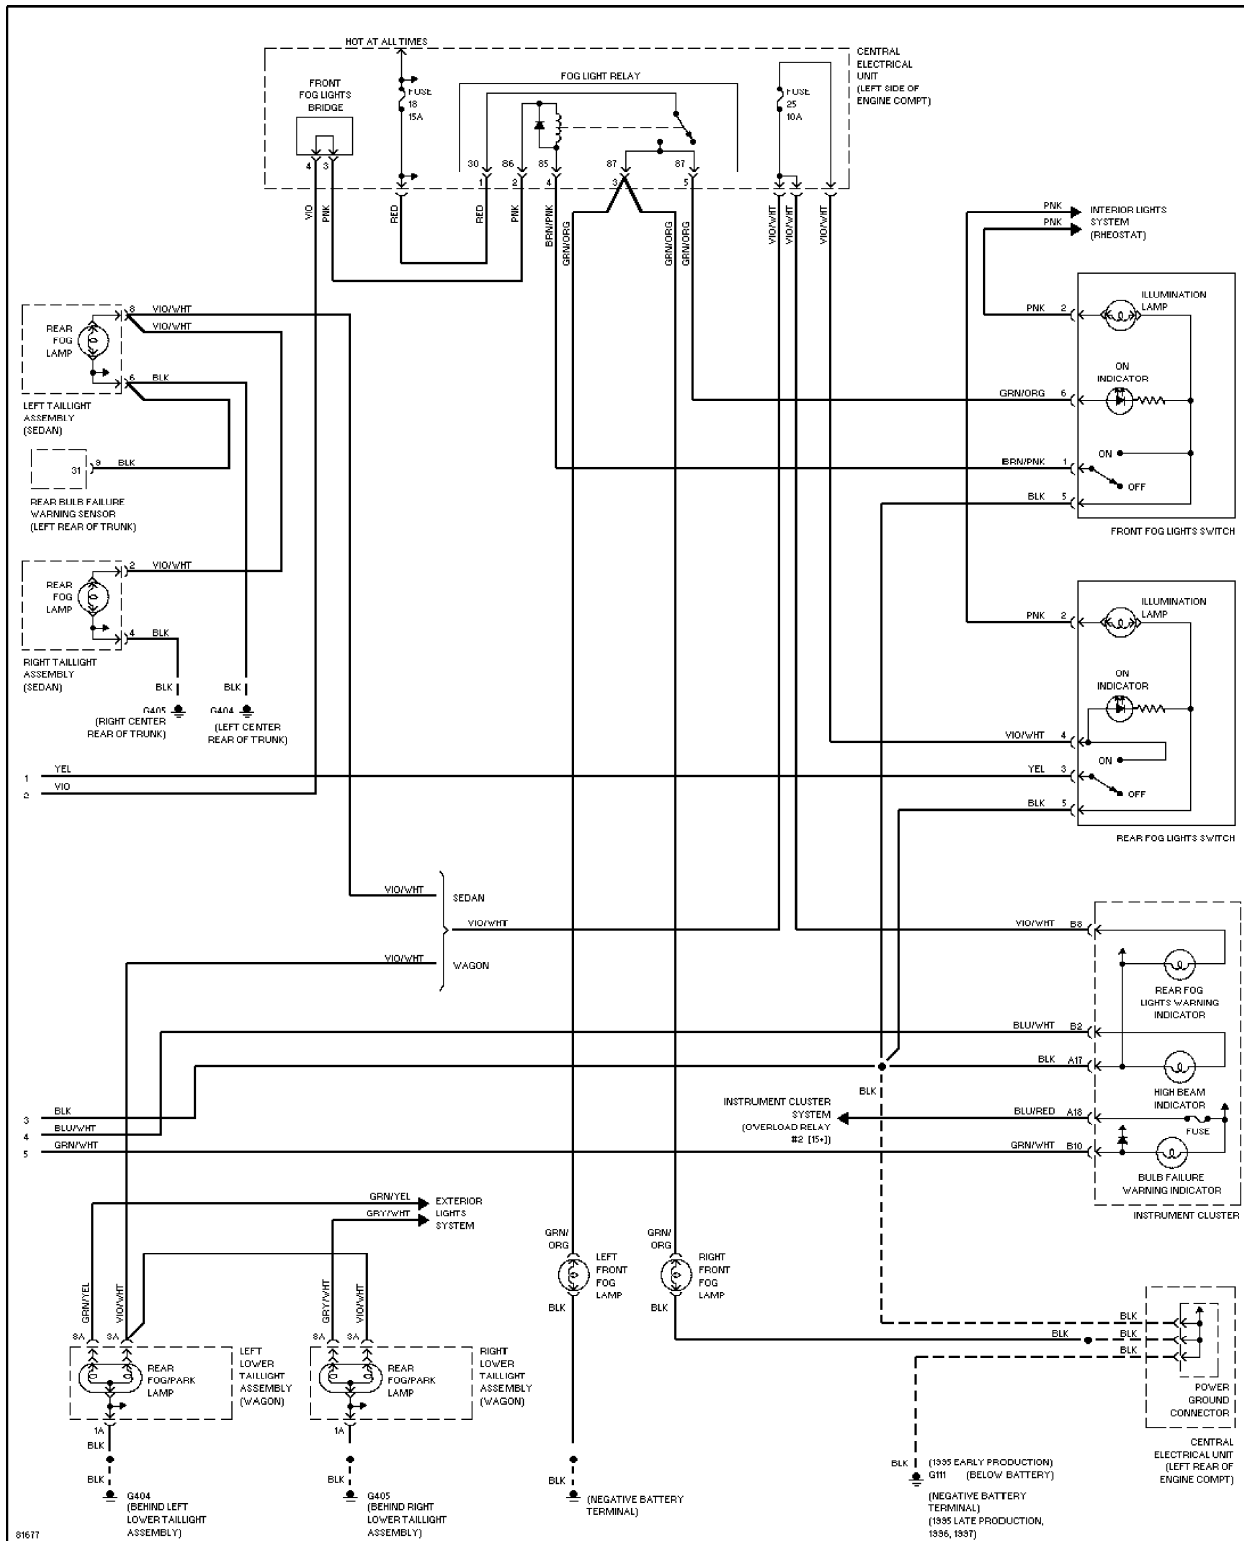

Defogger Circuit

ENGINE PERFORMANCE

2.3L

2.3L Turbo, Engine Performance Circuits (1 of 2)

2.3L Turbo, Engine Performance Circuits (2 of 2)

2.4L

2.4L, Engine Performance Circuits (1 of 2)

2.4L, Engine Performance Circuits (2 of 2)

EXTERIOR LIGHTS

Back-up Lamps Circuit

Exterior Lamps Circuit, Sedan (1 of 2)

Exterior Lamps Circuit, Sedan (2 of 2)

Exterior Lamps Circuit, Wagon (1 of 2)

Exterior Lamps Circuit, Wagon (2 of 2)

GROUND DISTRIBUTION

Ground Distribution Circuit

HEADLIGHTS

Headlight Circuit (1 of 2)

Headlight Circuit (2 of 2)

HORN

Horn Circuit

INSTRUMENT CLUSTER

Instrument Cluster Circuit, VDO (1 of 2)