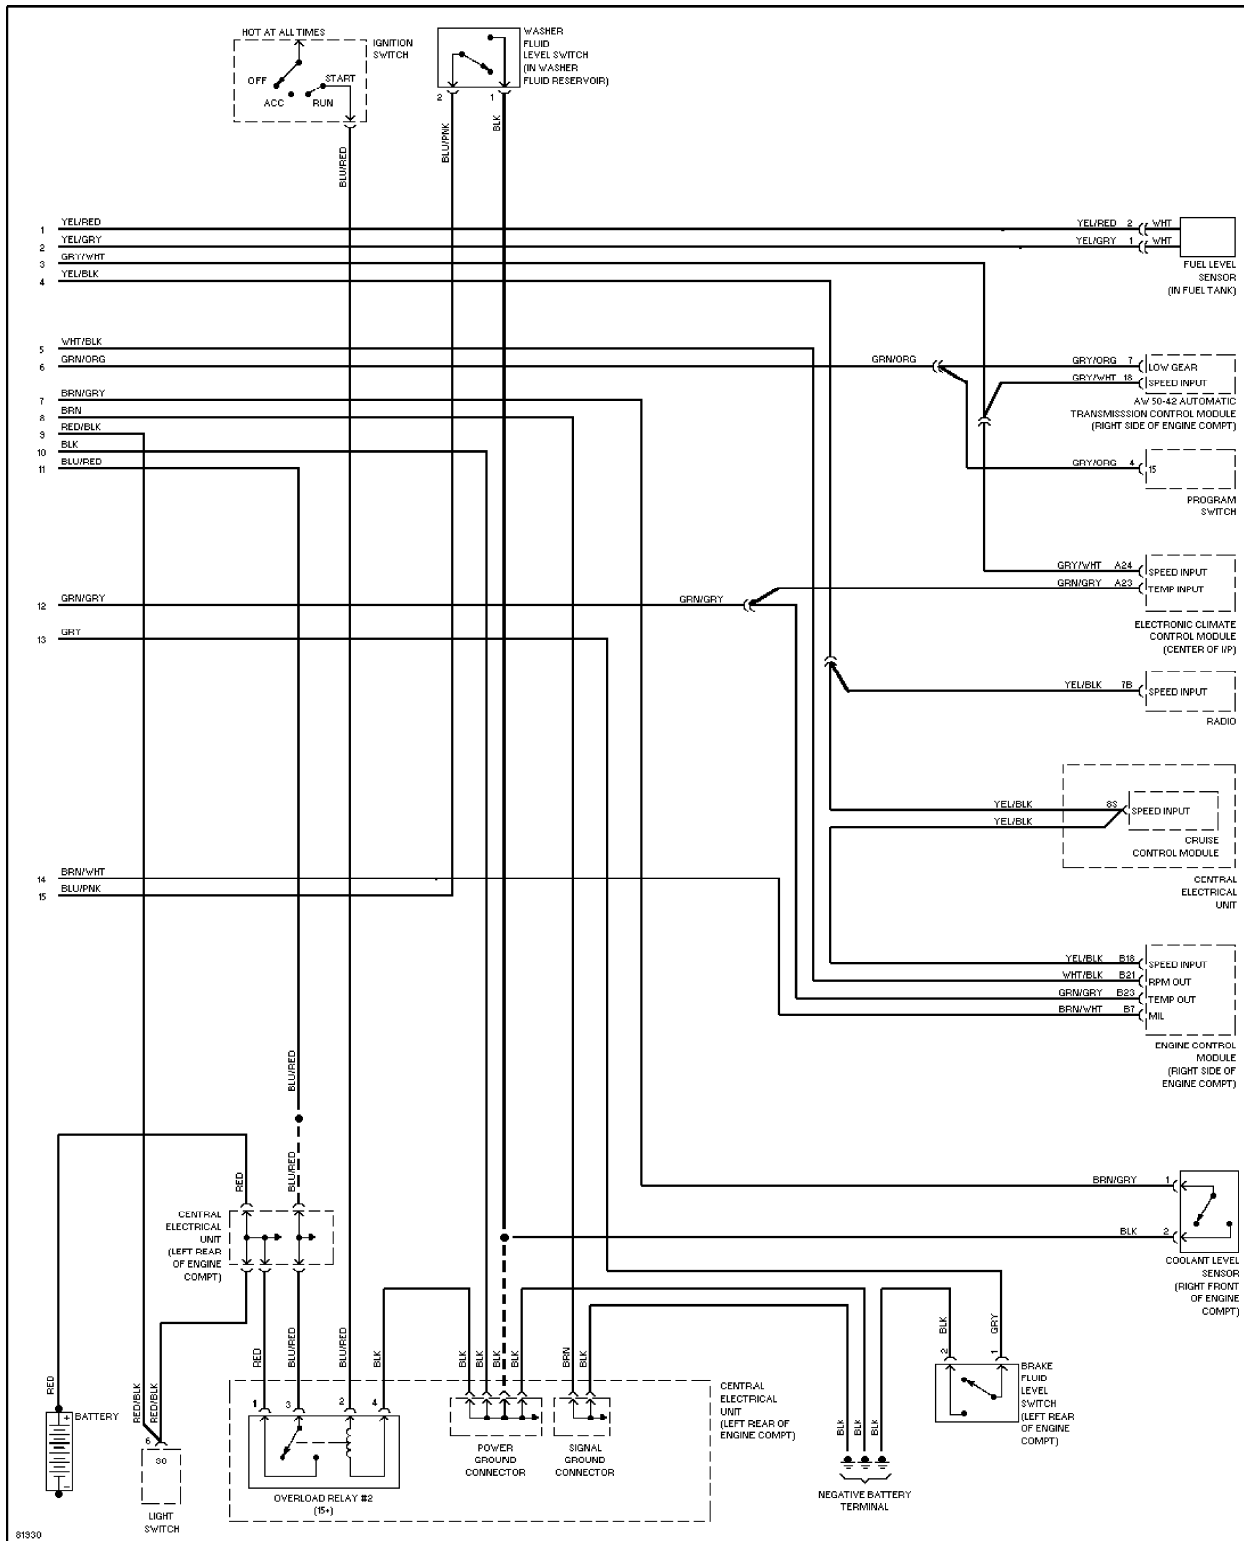

Instrument Cluster Circuit, Yasaki (2 of 2)

INTERIOR LIGHTS