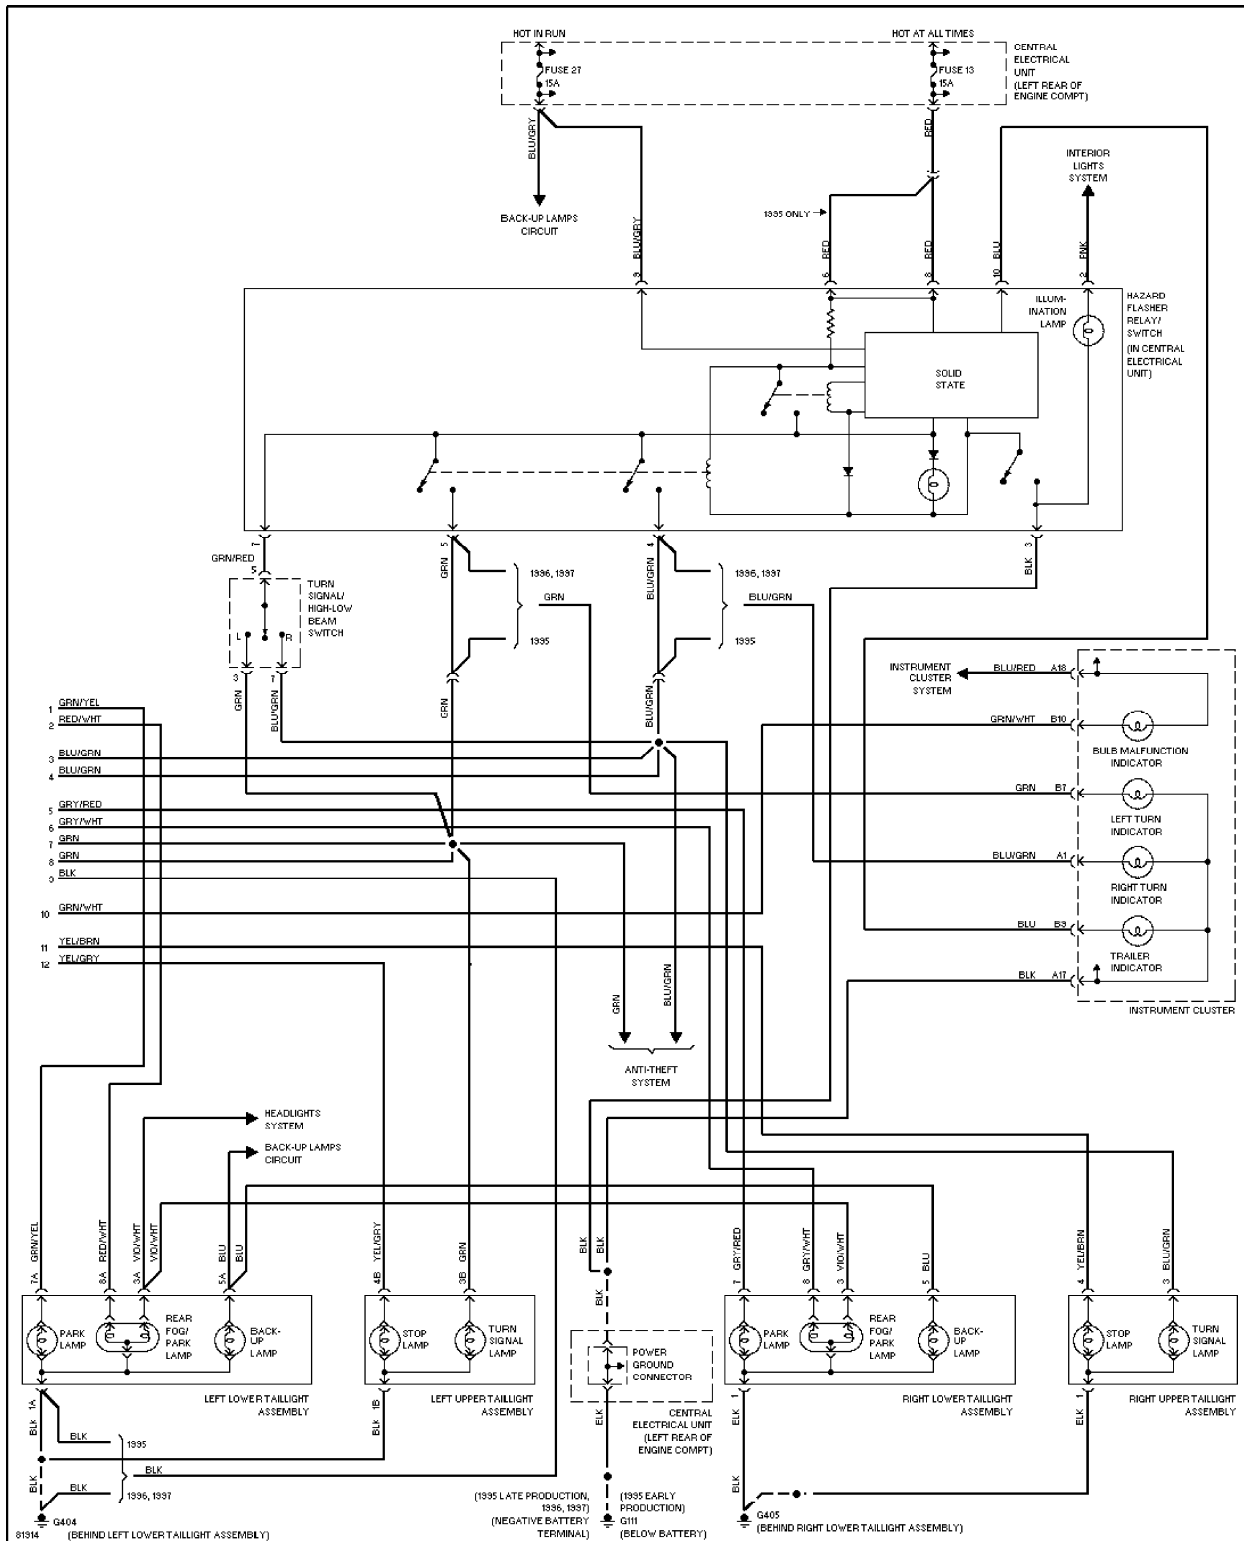

Defogger Circuit

ENGINE PERFORMANCE

2.3L

2.3L Turbo, Engine Performance Circuits (1 of 2)

2.3L Turbo, Engine Performance Circuits (2 of 2)

2.4L

2.4L, Engine Performance Circuits (1 of 2)

2.4L, Engine Performance Circuits (2 of 2)

EXTERIOR LIGHTS

Back-up Lamps Circuit

Exterior Lamps Circuit, Sedan (1 of 2)

Exterior Lamps Circuit, Sedan (2 of 2)

Exterior Lamps Circuit, Wagon (1 of 2)

Exterior Lamps Circuit, Wagon (2 of 2)

GROUND DISTRIBUTION

Ground Distribution Circuit

HEADLIGHTS

Headlight Circuit (1 of 2)

Headlight Circuit (2 of 2)

HORN

Horn Circuit

INSTRUMENT CLUSTER

Instrument Cluster Circuit, VDO (1 of 2)