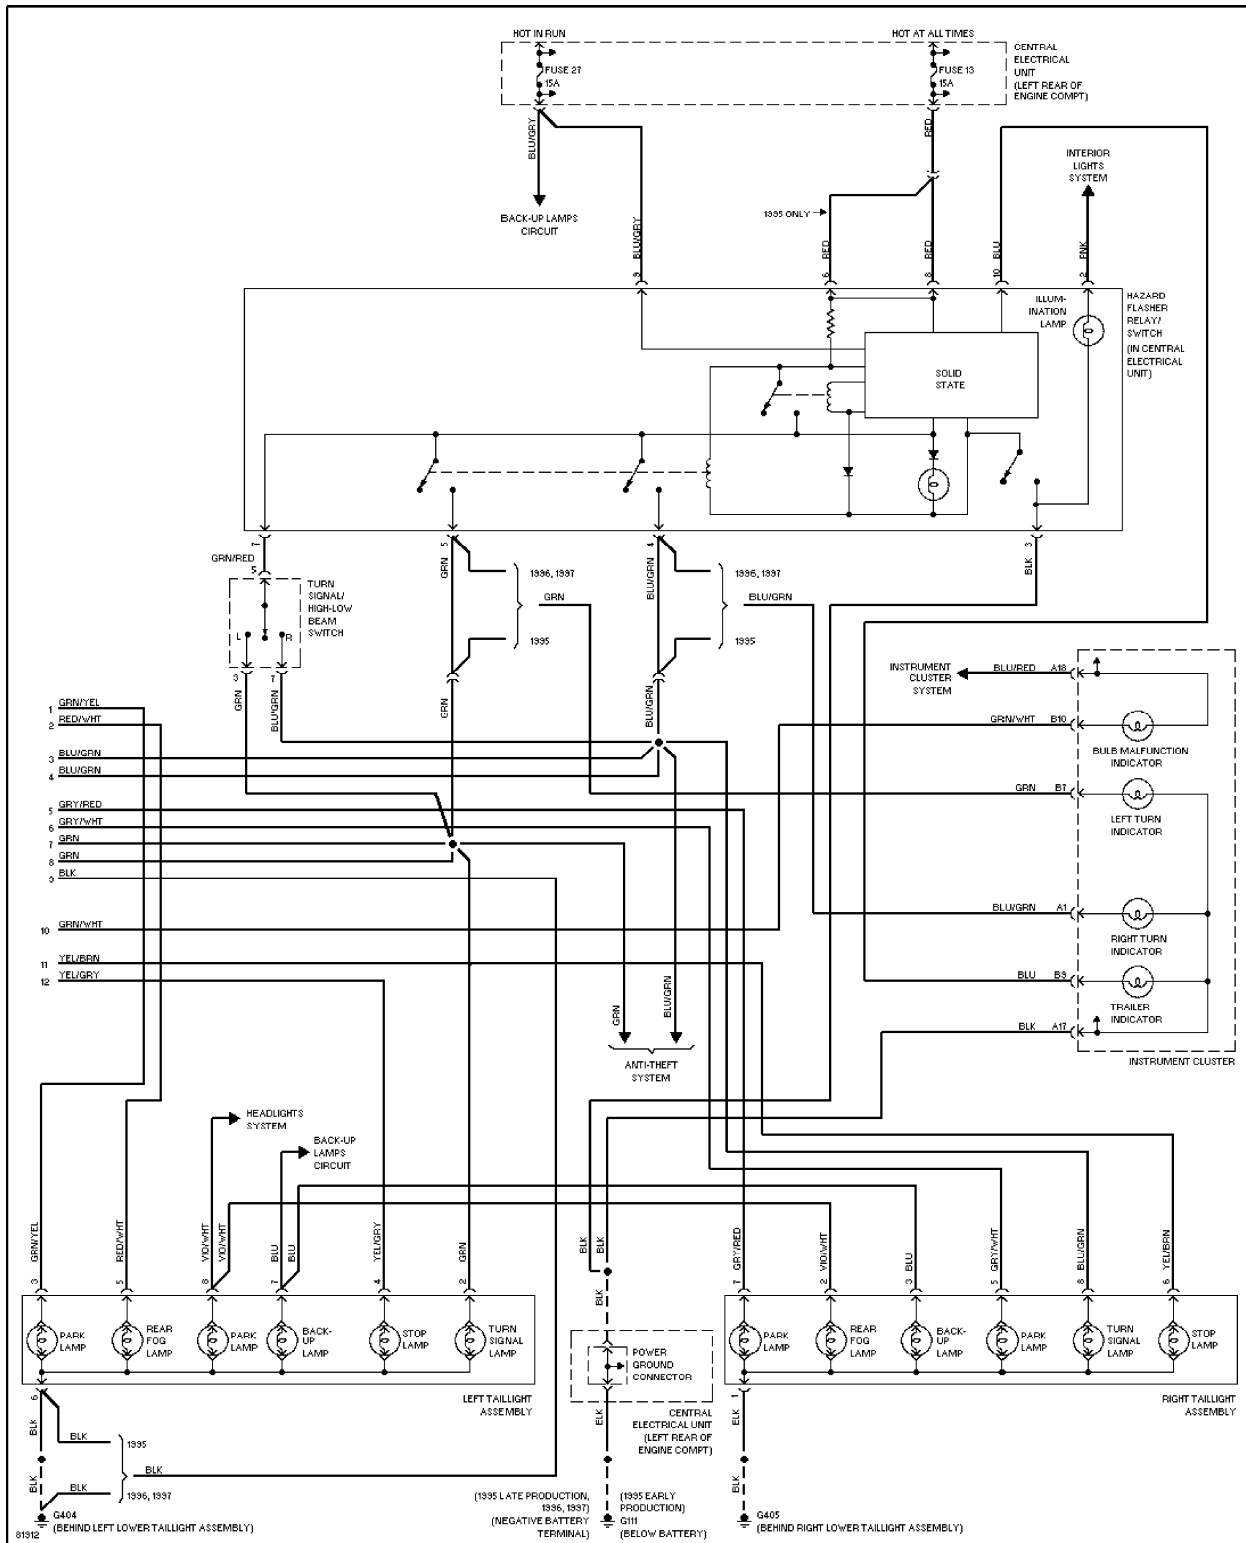

Guard Alarm II Circuit

COMPUTER DATA LINES

Computer Data Lines

COOLING FAN

Cooling Fan Circuit

CRUISE CONTROL

Cruise Control Circuit

DEFOGGERS

Defogger Circuit

ENGINE PERFORMANCE

2.3L

2.3L Turbo, Engine Performance Circuits (1 of 2)

2.3L Turbo, Engine Performance Circuits (2 of 2)

2.4L

2.4L, Engine Performance Circuits (1 of 2)

2.4L, Engine Performance Circuits (2 of 2)

EXTERIOR LIGHTS

Back-up Lamps Circuit

Exterior Lamps Circuit, Sedan (1 of 2)

Exterior Lamps Circuit, Sedan (2 of 2)

Exterior Lamps Circuit, Wagon (1 of 2)

Exterior Lamps Circuit, Wagon (2 of 2)

GROUND DISTRIBUTION

Ground Distribution Circuit

HEADLIGHTS

Headlight Circuit (1 of 2)

Headlight Circuit (2 of 2)

HORN

Horn Circuit

INSTRUMENT CLUSTER

Instrument Cluster Circuit, VDO (1 of 2)