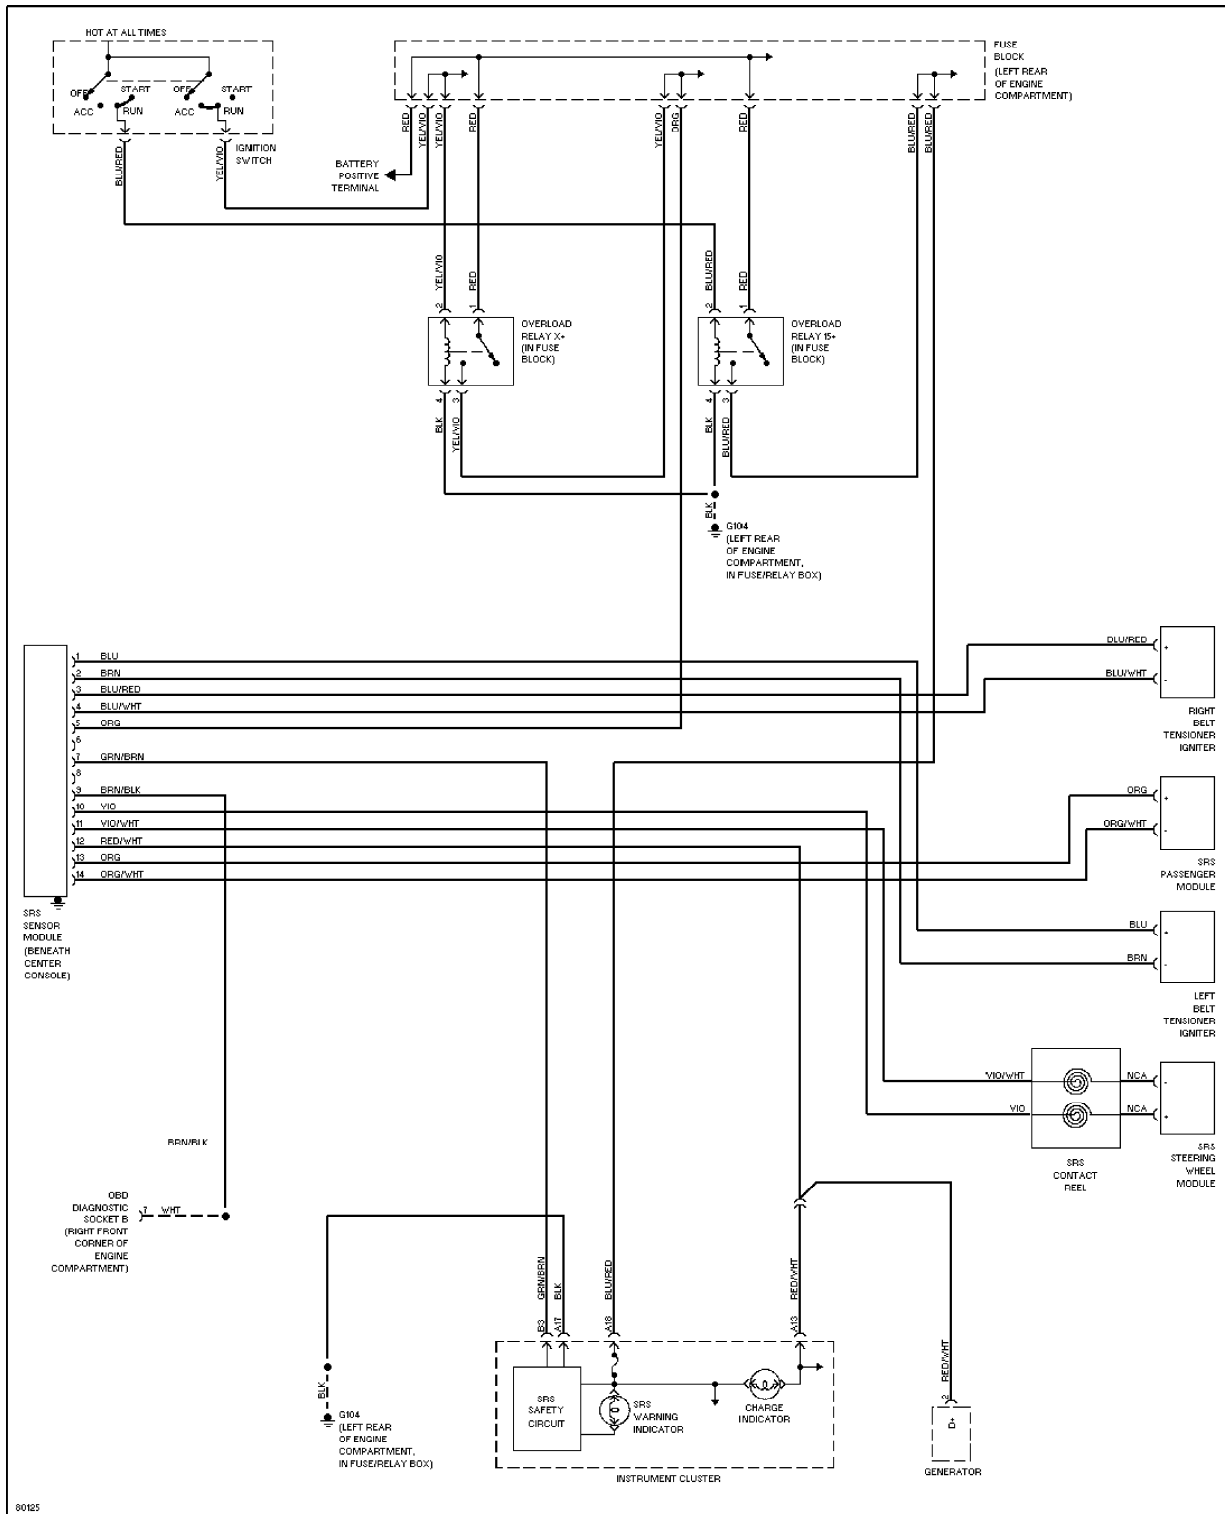

Front Seat Heater Circuit

Rear Seat Heater Circuit

POWER TOP/SUNROOF

Power Top/Sunroof Circuits

POWER WINDOWS

Power Window Circuit

SHIFT INTERLOCKS

Shift Interlock Circuit

STARTING/CHARGING

Charging Circuit

81386

Starting Circuit

SUPPLEMENTAL RESTRAINTS

Supplemental Restraint Circuit

TRANSMISSION

A/T Circuit

WARNING SYSTEMS

Warning System Circuits

WIPER/WASHER

81337

Front Wiper/Washer Circuit

Headlamp Wiper/Washer Circuit

Rear Wiper/Washer Circuit