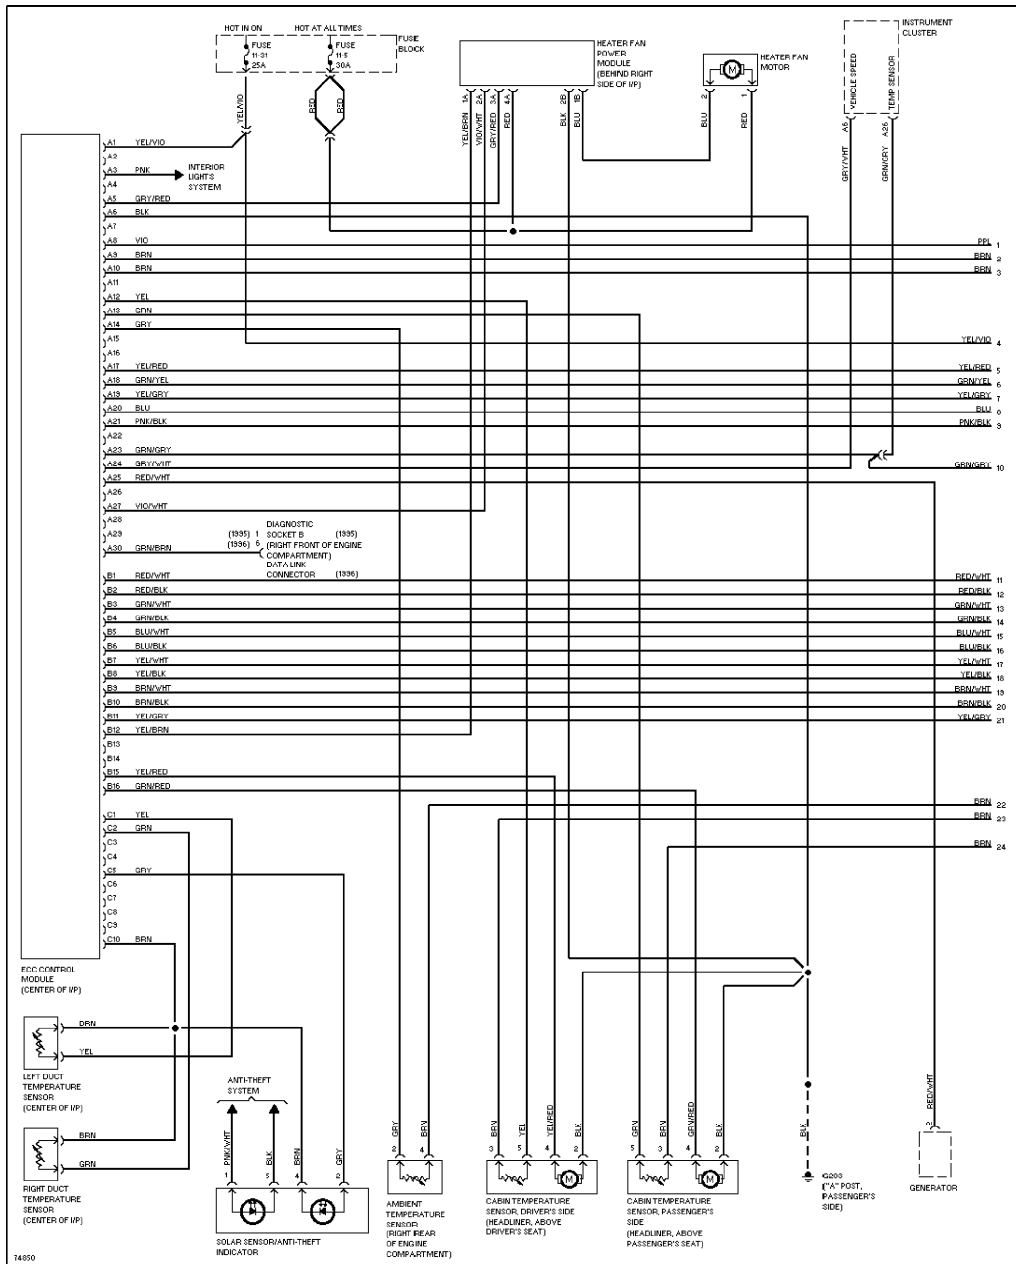

SYSTEM WIRING DIAGRAMS

1997 Volvo 850

1997 System Wiring Diagrams
Volvo - 850

AIR CONDITIONING

2.3L

2.3L Turbo, Air Conditioning Circuits (1 of 2)

2.3L Turbo, Air Conditioning Circuits (2 of 2)

2.4L

2.4L, Air Conditioning Circuits, Auto A/C (1 of 2)

2.4L, Air Conditioning Circuits, Auto A/C (2 of 2)

2.4L, Air Conditioning Circuits, Manual A/C

ANTI-LOCK BRAKES

Anti-lock Brake Circuits

ANTI-THEFT

Base Anti-theft Circuit

Guard Alarm II Circuit

COMPUTER DATA LINES

Computer Data Lines

COOLING FAN

Cooling Fan Circuit

CRUISE CONTROL

Cruise Control Circuit

DEFOGGERS

Defogger Circuit

ENGINE PERFORMANCE

2.3L

2.3L Turbo, Engine Performance Circuits (1 of 2)

2.3L Turbo, Engine Performance Circuits (2 of 2)

2.4L

2.4L, Engine Performance Circuits (1 of 2)

2.4L, Engine Performance Circuits (2 of 2)