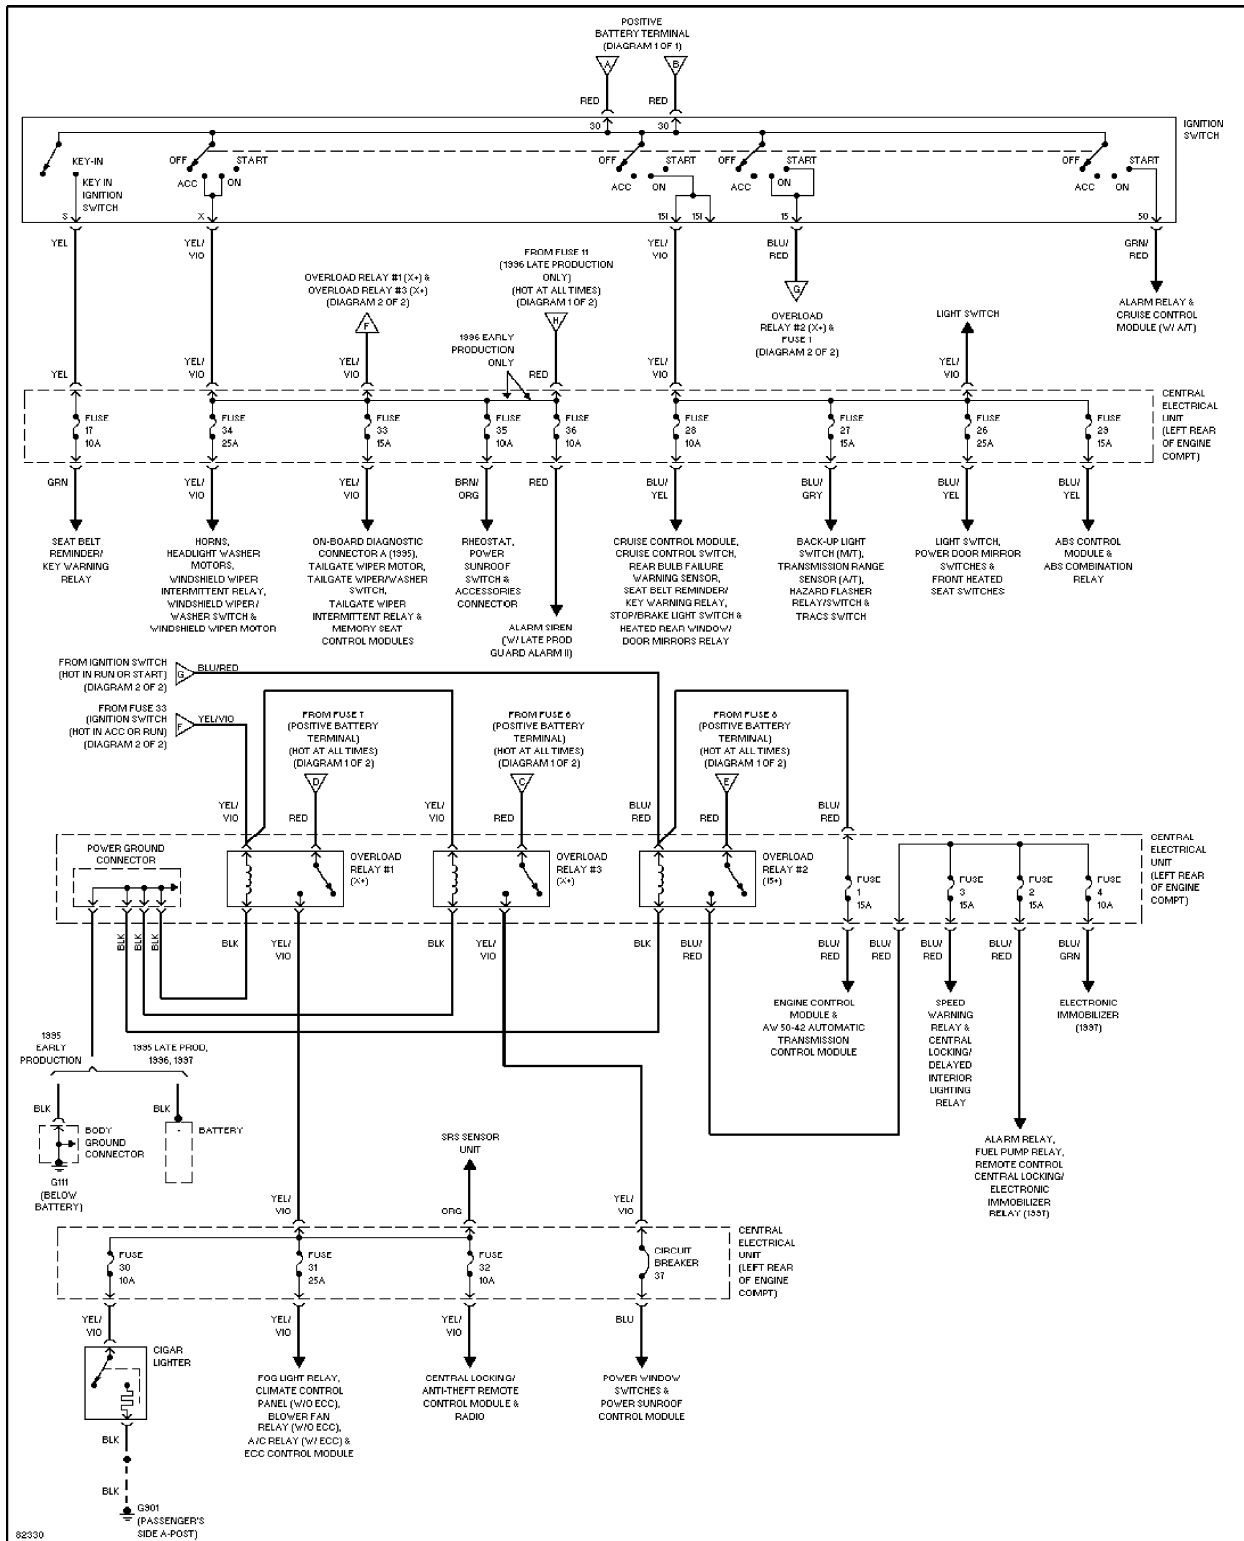

EXTERIOR LIGHTS

Back-up Lamps Circuit

Exterior Lamps Circuit, Sedan (1 of 2)

Exterior Lamps Circuit, Sedan (2 of 2)

Exterior Lamps Circuit, Wagon (1 of 2)

Exterior Lamps Circuit, Wagon (2 of 2)

GROUND DISTRIBUTION

Memory Seats Circuit

POWER ANTENNA

Power Antenna Circuit

POWER DISTRIBUTION

Accessories Connector Circuit

82329

Power Distribution Circuit (1 of 2)

Power Distribution Circuit (2 of 2)

POWER DOOR LOCKS

2-Stage Central Locking Circuit

Central Locking Circuit, W/ Deadlock

Central Locking Circuit, W/O Deadlock

Remote/Central Locking Circuit

POWER MIRRORS

Power Mirror Circuit

POWER SEATS