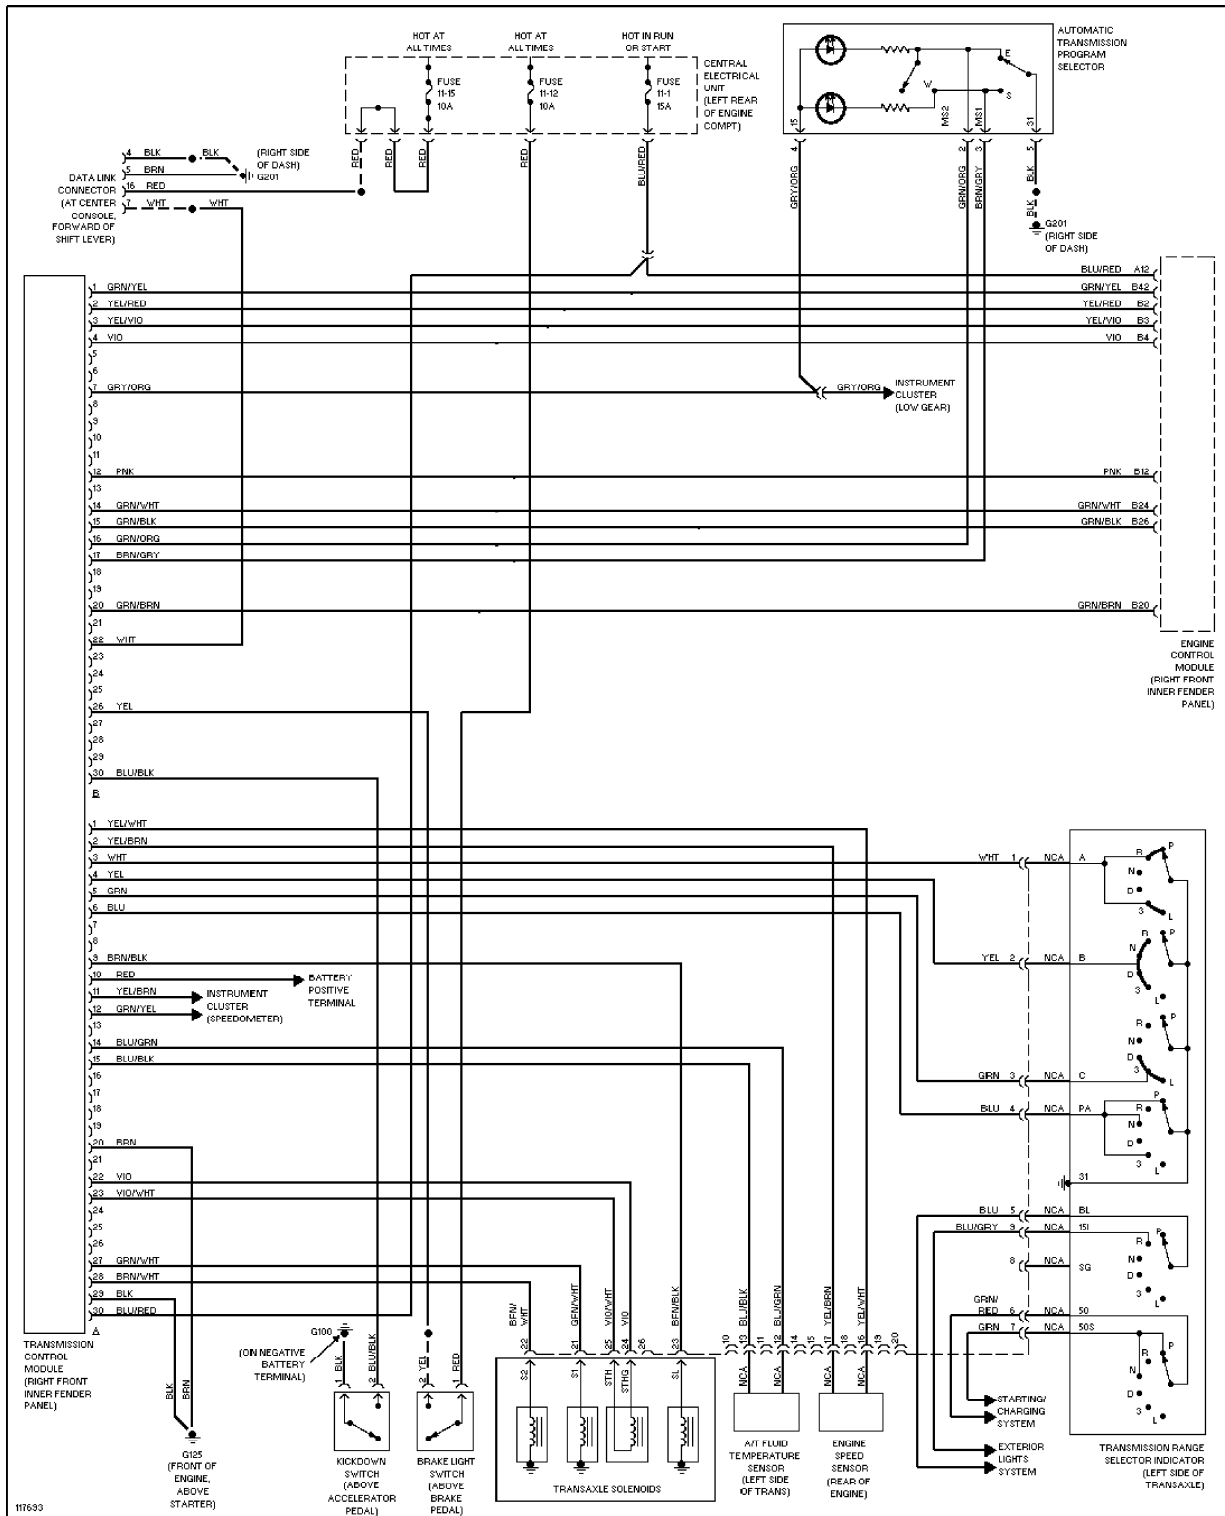

EXTERIOR LIGHTS

Back-up Lamps Circuit

Exterior Lamps Circuit, Sedan (1 of 2)

Exterior Lamps Circuit, Sedan (2 of 2)

Exterior Lamps Circuit, Wagon (1 of 2)

Exterior Lamps Circuit, Wagon (2 of 2)

GROUND DISTRIBUTION

Front Seat Heater Circuit

Rear Seat Heater Circuit

POWER TOP/SUNROOF

Power Top/Sunroof Circuits

POWER WINDOWS

Power Window Circuit

SHIFT INTERLOCKS

Shift Interlock Circuit

STARTING/CHARGING

Charging Circuit

81386

Starting Circuit

SUPPLEMENTAL RESTRAINTS

Supplemental Restraint Circuit

TRANSMISSION

A/T Circuit

WARNING SYSTEMS

Warning System Circuits

WIPER/WASHER

81337

Front Wiper/Washer Circuit

Headlamp Wiper/Washer Circuit

Rear Wiper/Washer Circuit