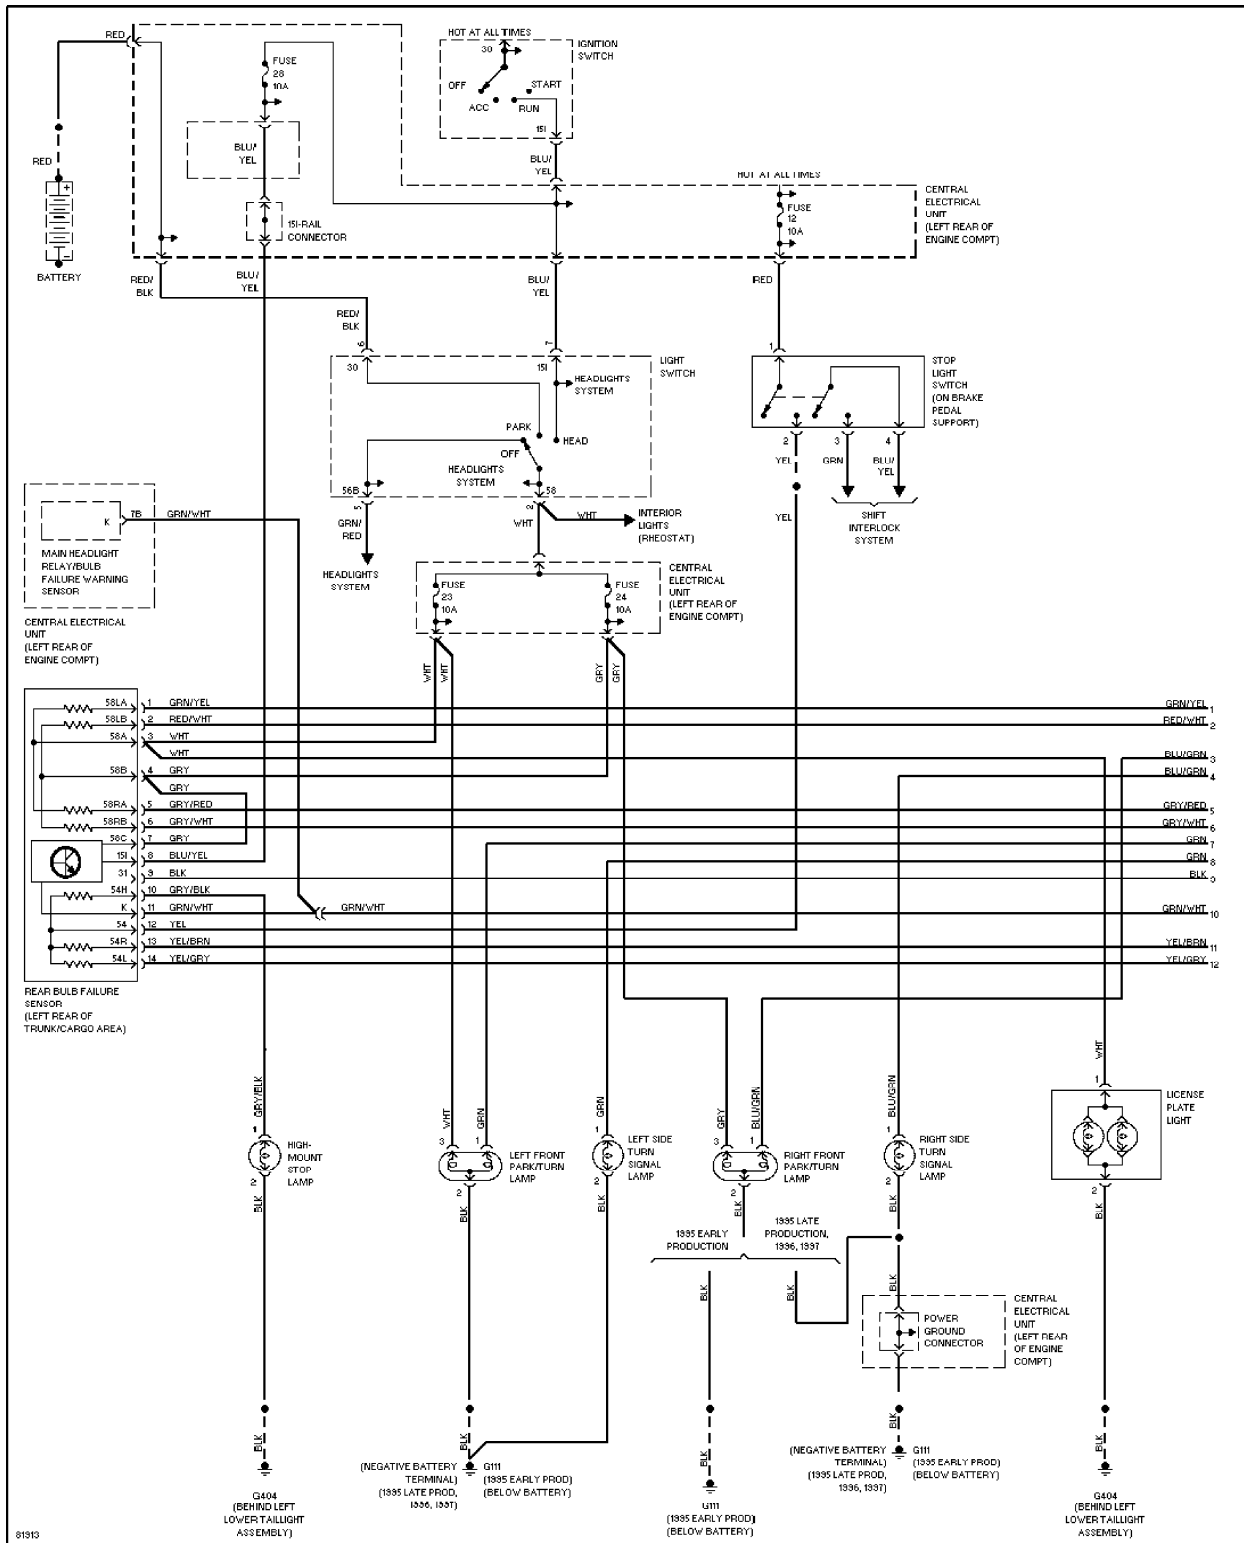

Defogger Circuit

ENGINE PERFORMANCE

2.3L

2.3L Turbo, Engine Performance Circuits (1 of 2)

2.3L Turbo, Engine Performance Circuits (2 of 2)

2.4L

2.4L, Engine Performance Circuits (1 of 2)

2.4L, Engine Performance Circuits (2 of 2)

EXTERIOR LIGHTS

Back-up Lamps Circuit

Exterior Lamps Circuit, Sedan (1 of 2)

Exterior Lamps Circuit, Sedan (2 of 2)

Exterior Lamps Circuit, Wagon (1 of 2)

Exterior Lamps Circuit, Wagon (2 of 2)

GROUND DISTRIBUTION

Ground Distribution Circuit

HEADLIGHTS

Headlight Circuit (1 of 2)

Headlight Circuit (2 of 2)

HORN

Horn Circuit

INSTRUMENT CLUSTER

Instrument Cluster Circuit, VDO (1 of 2)