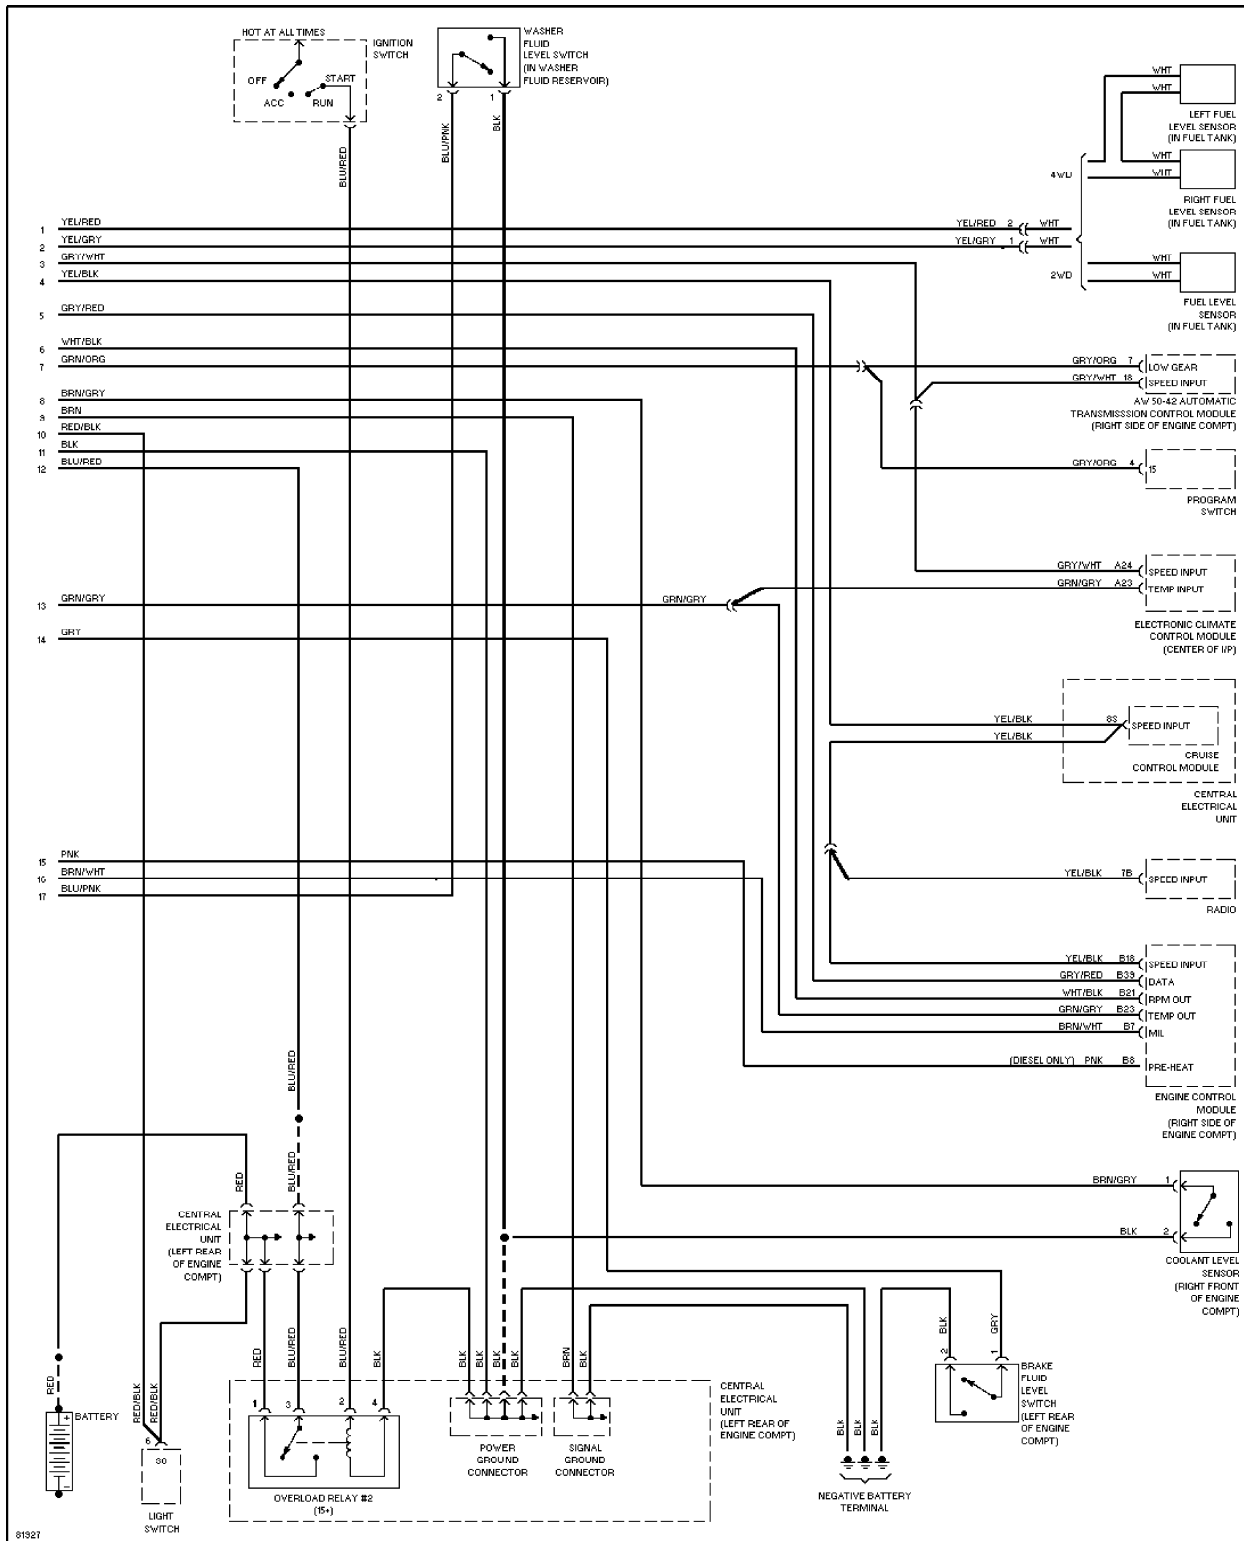

Defogger Circuit

ENGINE PERFORMANCE

2.3L

2.3L Turbo, Engine Performance Circuits (1 of 2)

2.3L Turbo, Engine Performance Circuits (2 of 2)

2.4L

2.4L, Engine Performance Circuits (1 of 2)

2.4L, Engine Performance Circuits (2 of 2)

EXTERIOR LIGHTS

Back-up Lamps Circuit

Exterior Lamps Circuit, Sedan (1 of 2)

Exterior Lamps Circuit, Sedan (2 of 2)

Exterior Lamps Circuit, Wagon (1 of 2)

Exterior Lamps Circuit, Wagon (2 of 2)

GROUND DISTRIBUTION

Ground Distribution Circuit

HEADLIGHTS

Headlight Circuit (1 of 2)

Headlight Circuit (2 of 2)

HORN

Horn Circuit

INSTRUMENT CLUSTER

Instrument Cluster Circuit, VDO (1 of 2)

Instrument Cluster Circuit, VDO (2 of 2)

Instrument Cluster Circuit, Yasaki (1 of 2)

Instrument Cluster Circuit, Yasaki (2 of 2)

INTERIOR LIGHTS

Courtesy Lamps Circuit

Instrument Illumination Circuit

MEMORY SYSTEMS