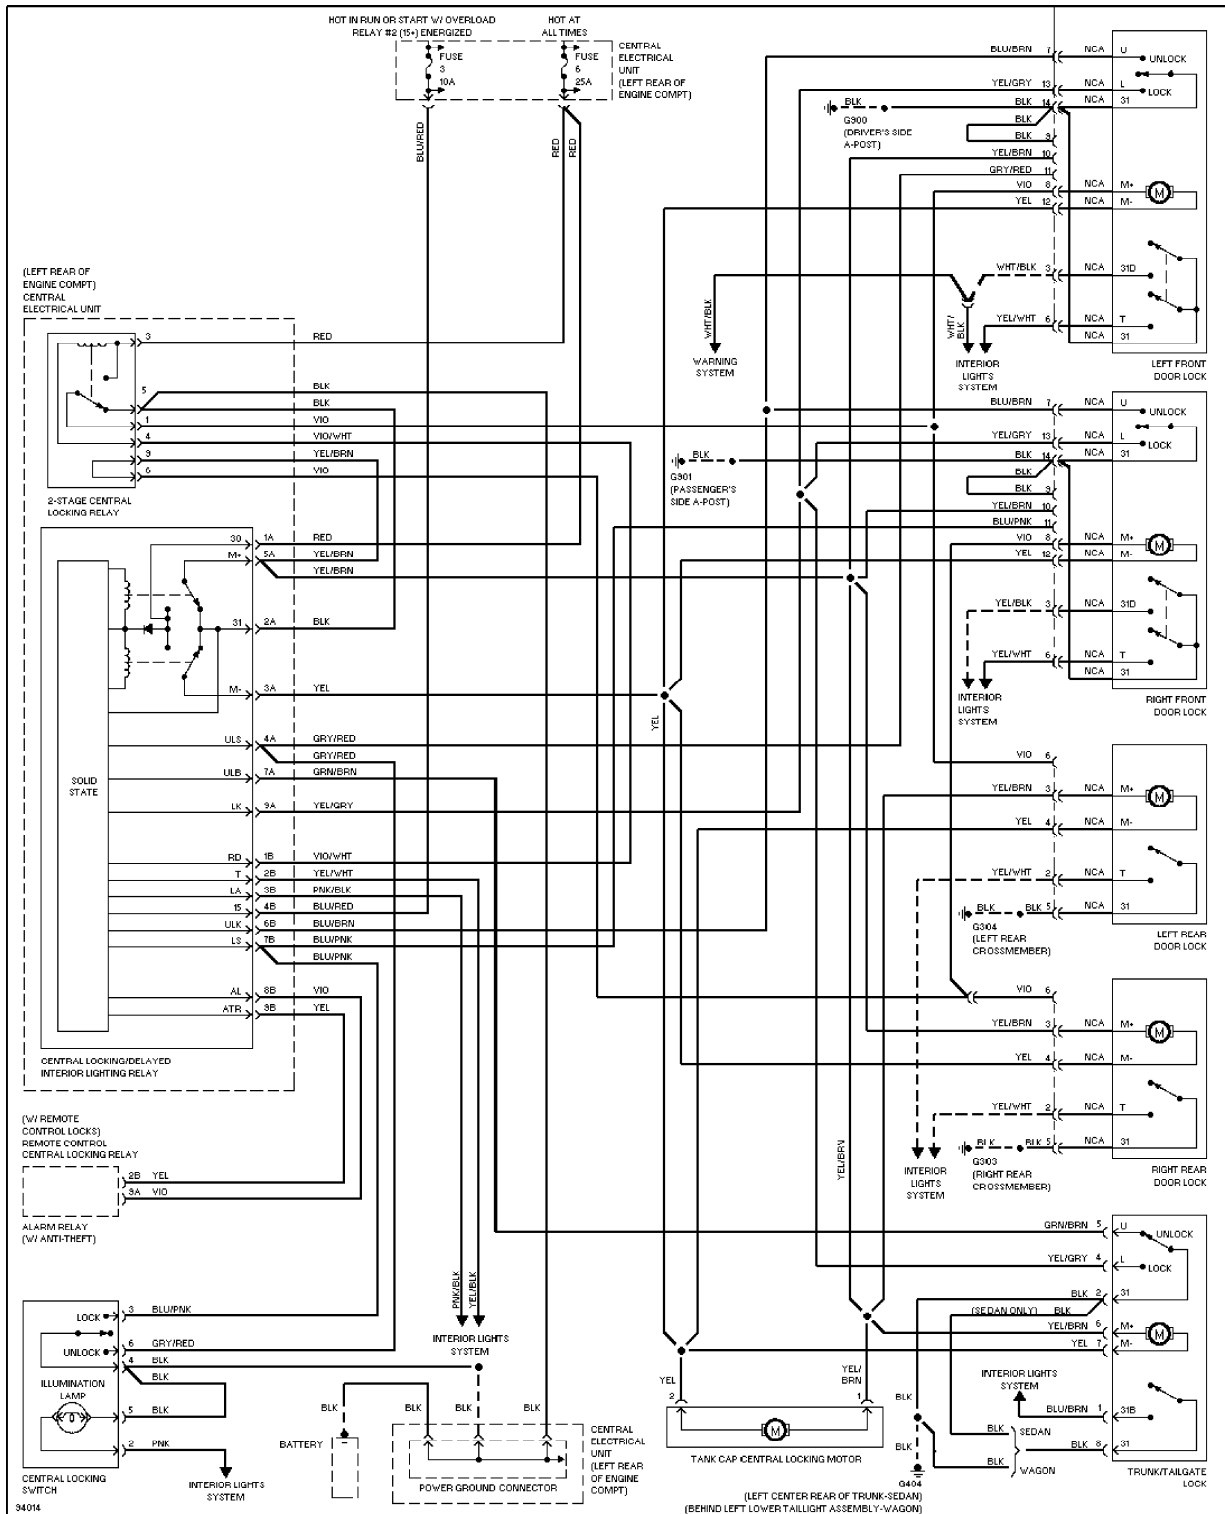

Defogger Circuit

ENGINE PERFORMANCE

2.3L

2.3L Turbo, Engine Performance Circuits (1 of 2)

2.3L Turbo, Engine Performance Circuits (2 of 2)

2.4L

2.4L, Engine Performance Circuits (1 of 2)

2.4L, Engine Performance Circuits (2 of 2)

Memory Seats Circuit

POWER ANTENNA

Power Antenna Circuit

POWER DISTRIBUTION

Accessories Connector Circuit

82329

Power Distribution Circuit (1 of 2)

Power Distribution Circuit (2 of 2)

POWER DOOR LOCKS

2-Stage Central Locking Circuit

Central Locking Circuit, W/ Deadlock

Central Locking Circuit, W/O Deadlock

Remote/Central Locking Circuit

POWER MIRRORS

Power Mirror Circuit

POWER SEATS