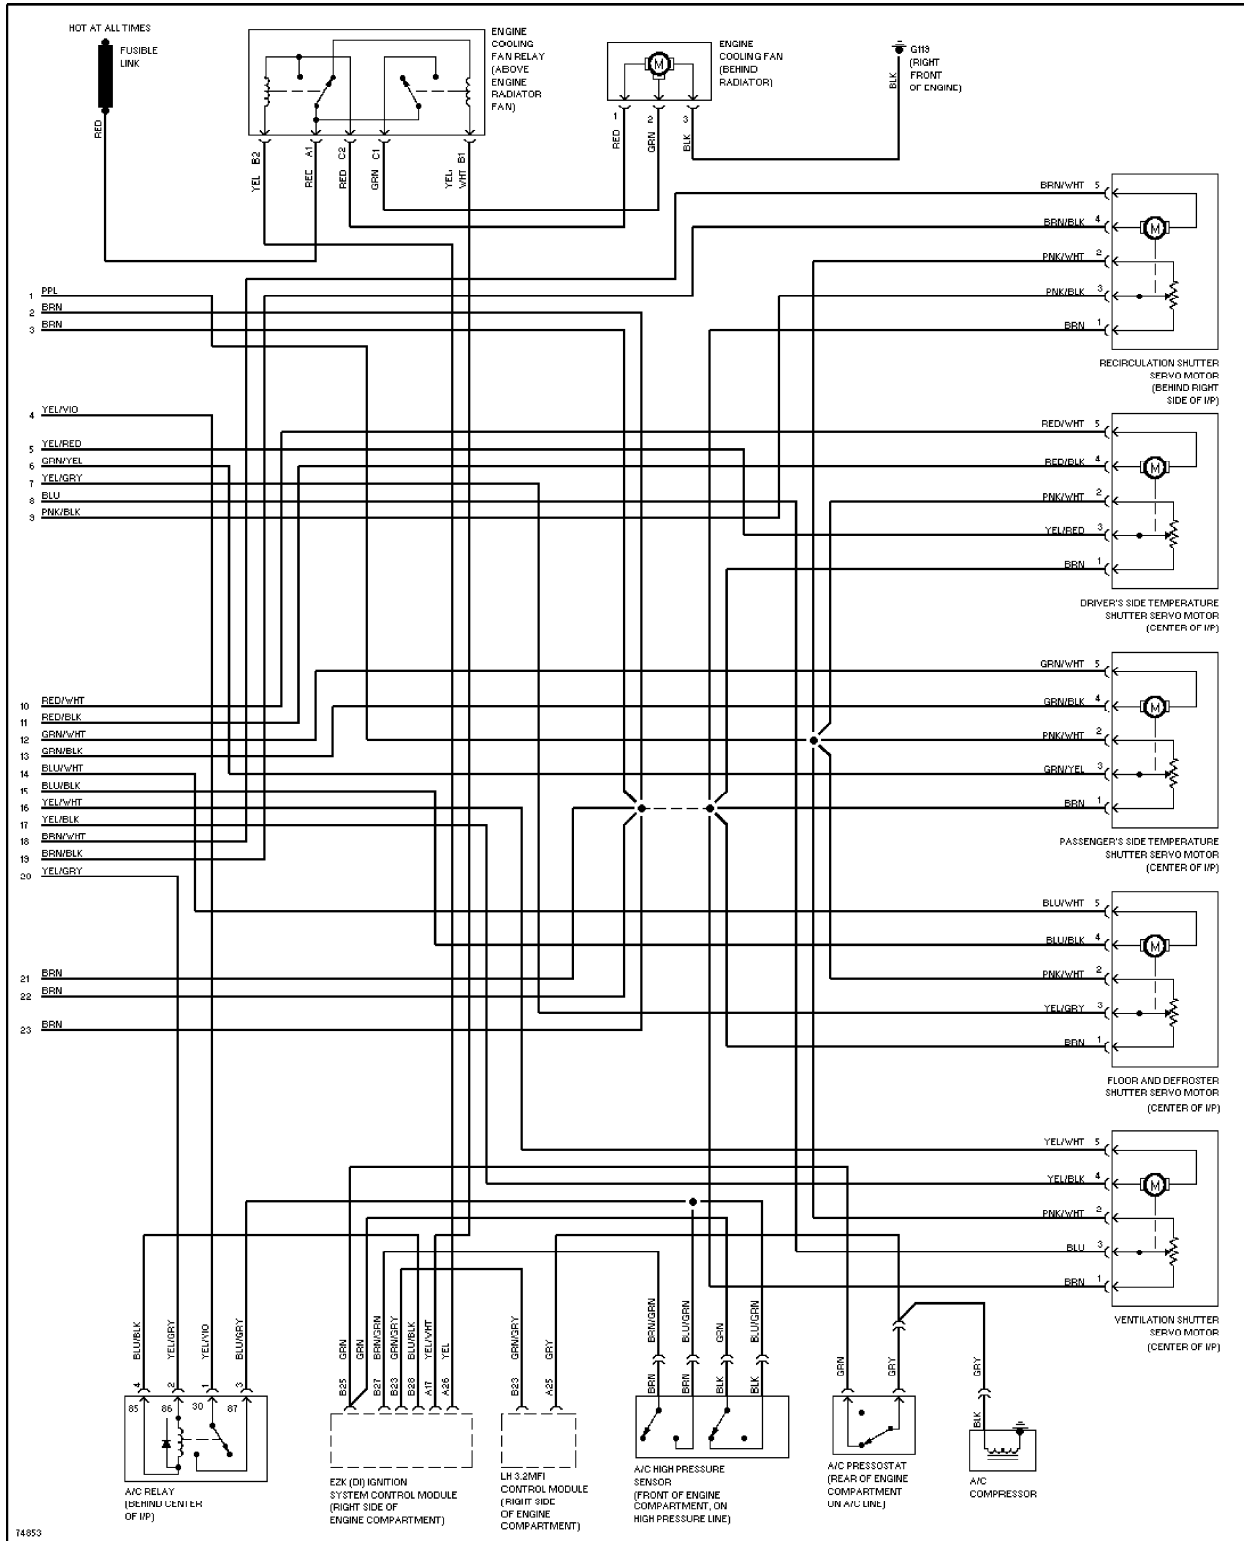

2.4L, Air Conditioning Circuits, Auto A/C (2 of 2)