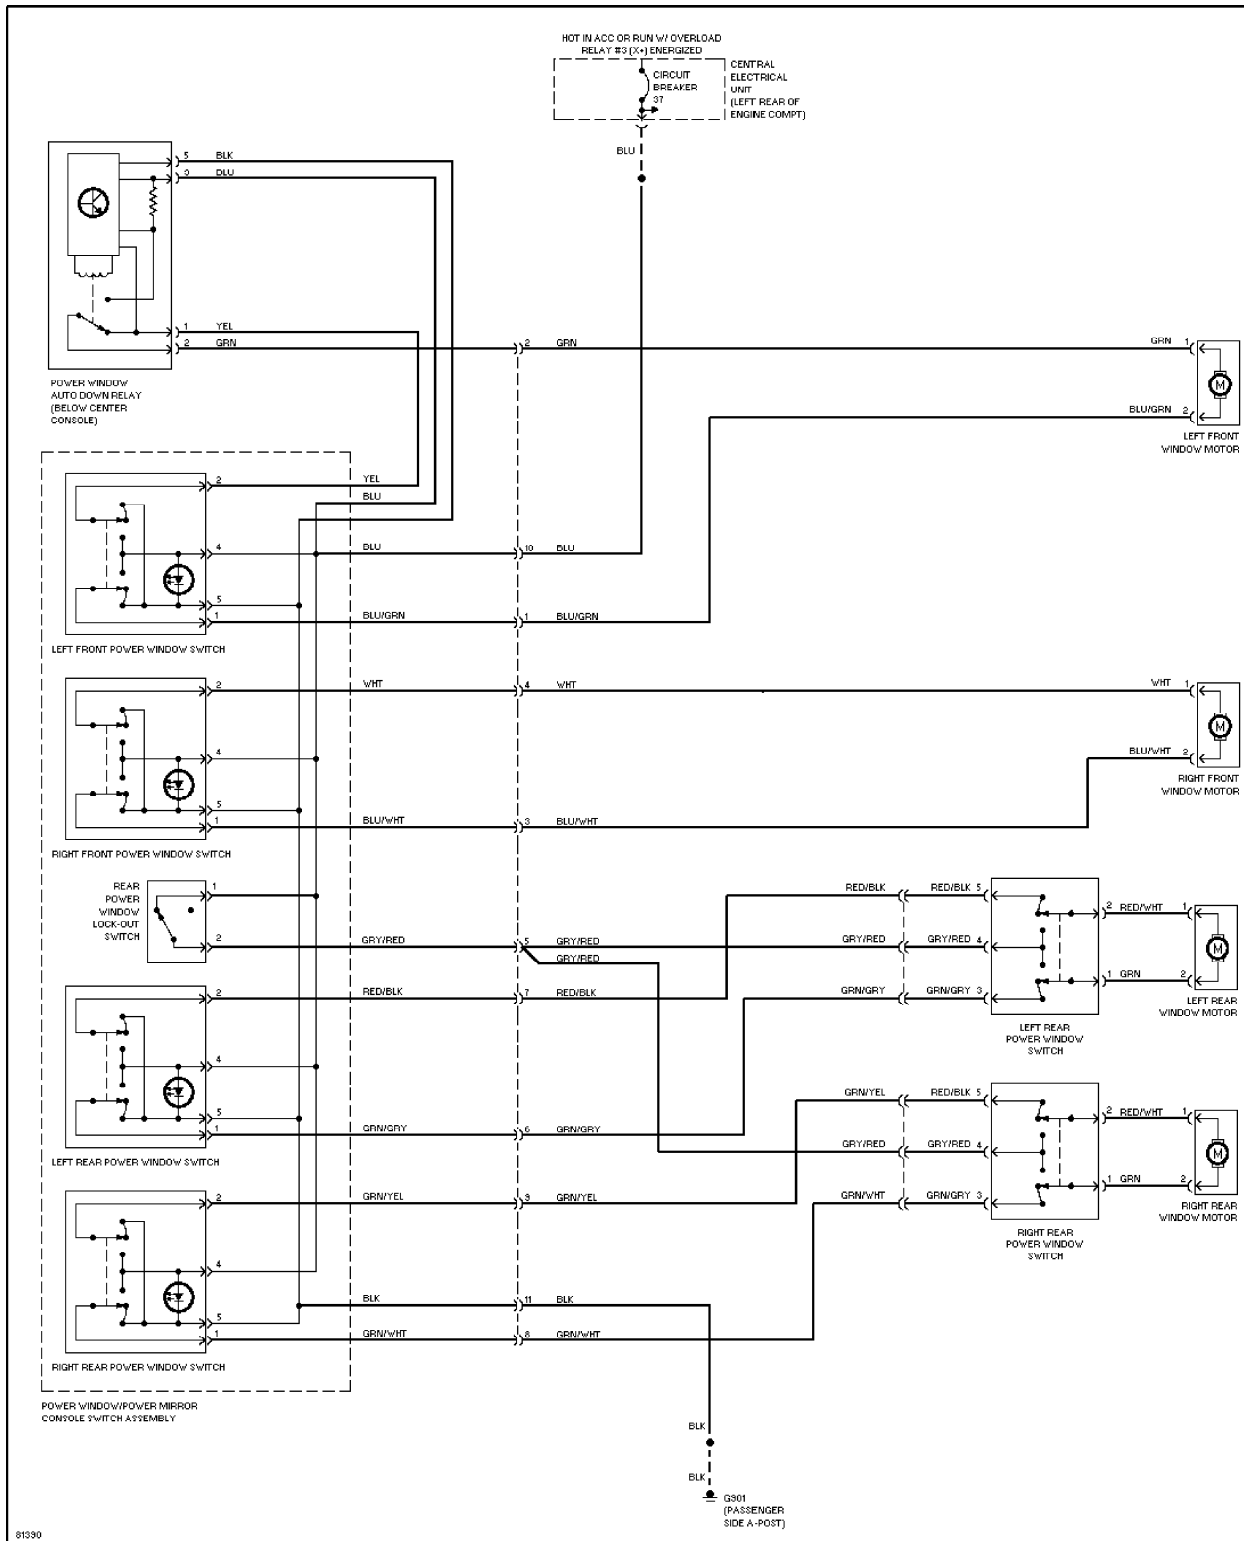

POWER DOOR LOCKS

2-Stage Central Locking Circuit

Central Locking Circuit, W/ Deadlock

Central Locking Circuit, W/O Deadlock

Remote/Central Locking Circuit

POWER MIRRORS

Power Mirror Circuit

POWER SEATS

Front Seat Heater Circuit

Rear Seat Heater Circuit

POWER TOP/SUNROOF

Power Top/Sunroof Circuits

POWER WINDOWS

Power Window Circuit

SHIFT INTERLOCKS

Shift Interlock Circuit

STARTING/CHARGING

Charging Circuit

81386

Starting Circuit

SUPPLEMENTAL RESTRAINTS

Supplemental Restraint Circuit

TRANSMISSION

A/T Circuit