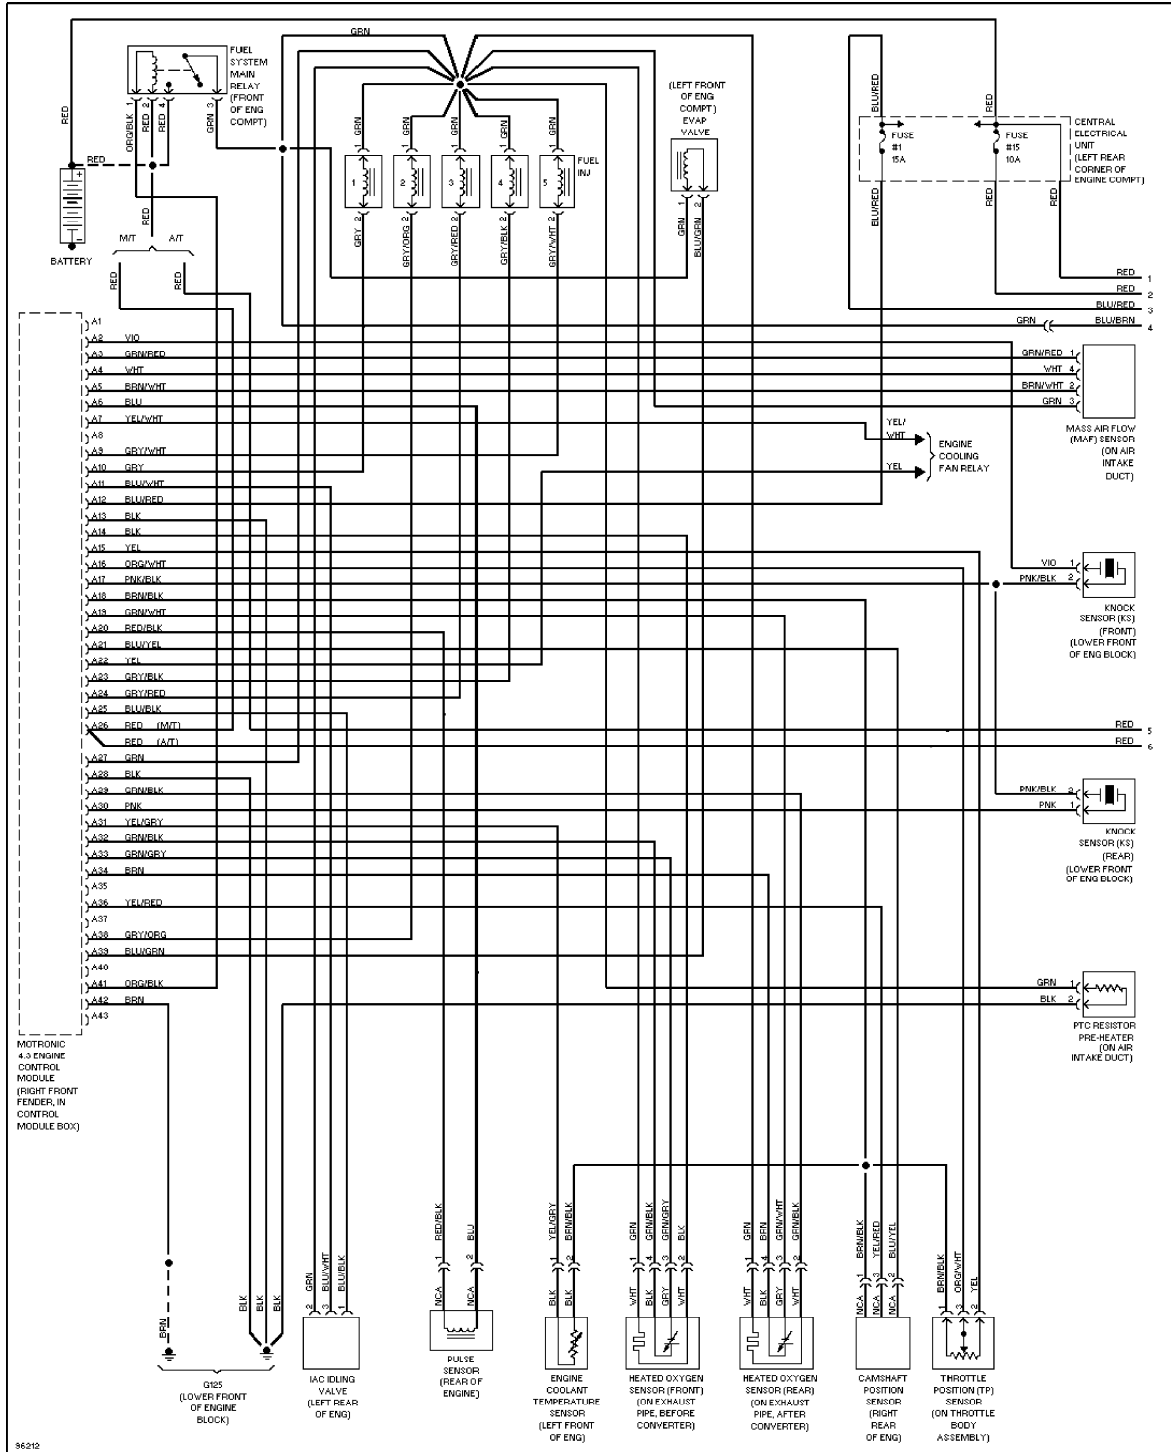

Guard Alarm II Circuit

COMPUTER DATA LINES

Computer Data Lines

COOLING FAN

Cooling Fan Circuit

CRUISE CONTROL

Cruise Control Circuit

DEFOGGERS

Defogger Circuit

ENGINE PERFORMANCE

2.3L

2.3L Turbo, Engine Performance Circuits (1 of 2)

2.3L Turbo, Engine Performance Circuits (2 of 2)

2.4L

2.4L, Engine Performance Circuits (1 of 2)

2.4L, Engine Performance Circuits (2 of 2)

EXTERIOR LIGHTS

Back-up Lamps Circuit

Exterior Lamps Circuit, Sedan (1 of 2)

Exterior Lamps Circuit, Sedan (2 of 2)

Exterior Lamps Circuit, Wagon (1 of 2)

Exterior Lamps Circuit, Wagon (2 of 2)

GROUND DISTRIBUTION

Ground Distribution Circuit

HEADLIGHTS

Headlight Circuit (1 of 2)

Headlight Circuit (2 of 2)

HORN

Horn Circuit

INSTRUMENT CLUSTER

Instrument Cluster Circuit, VDO (1 of 2)