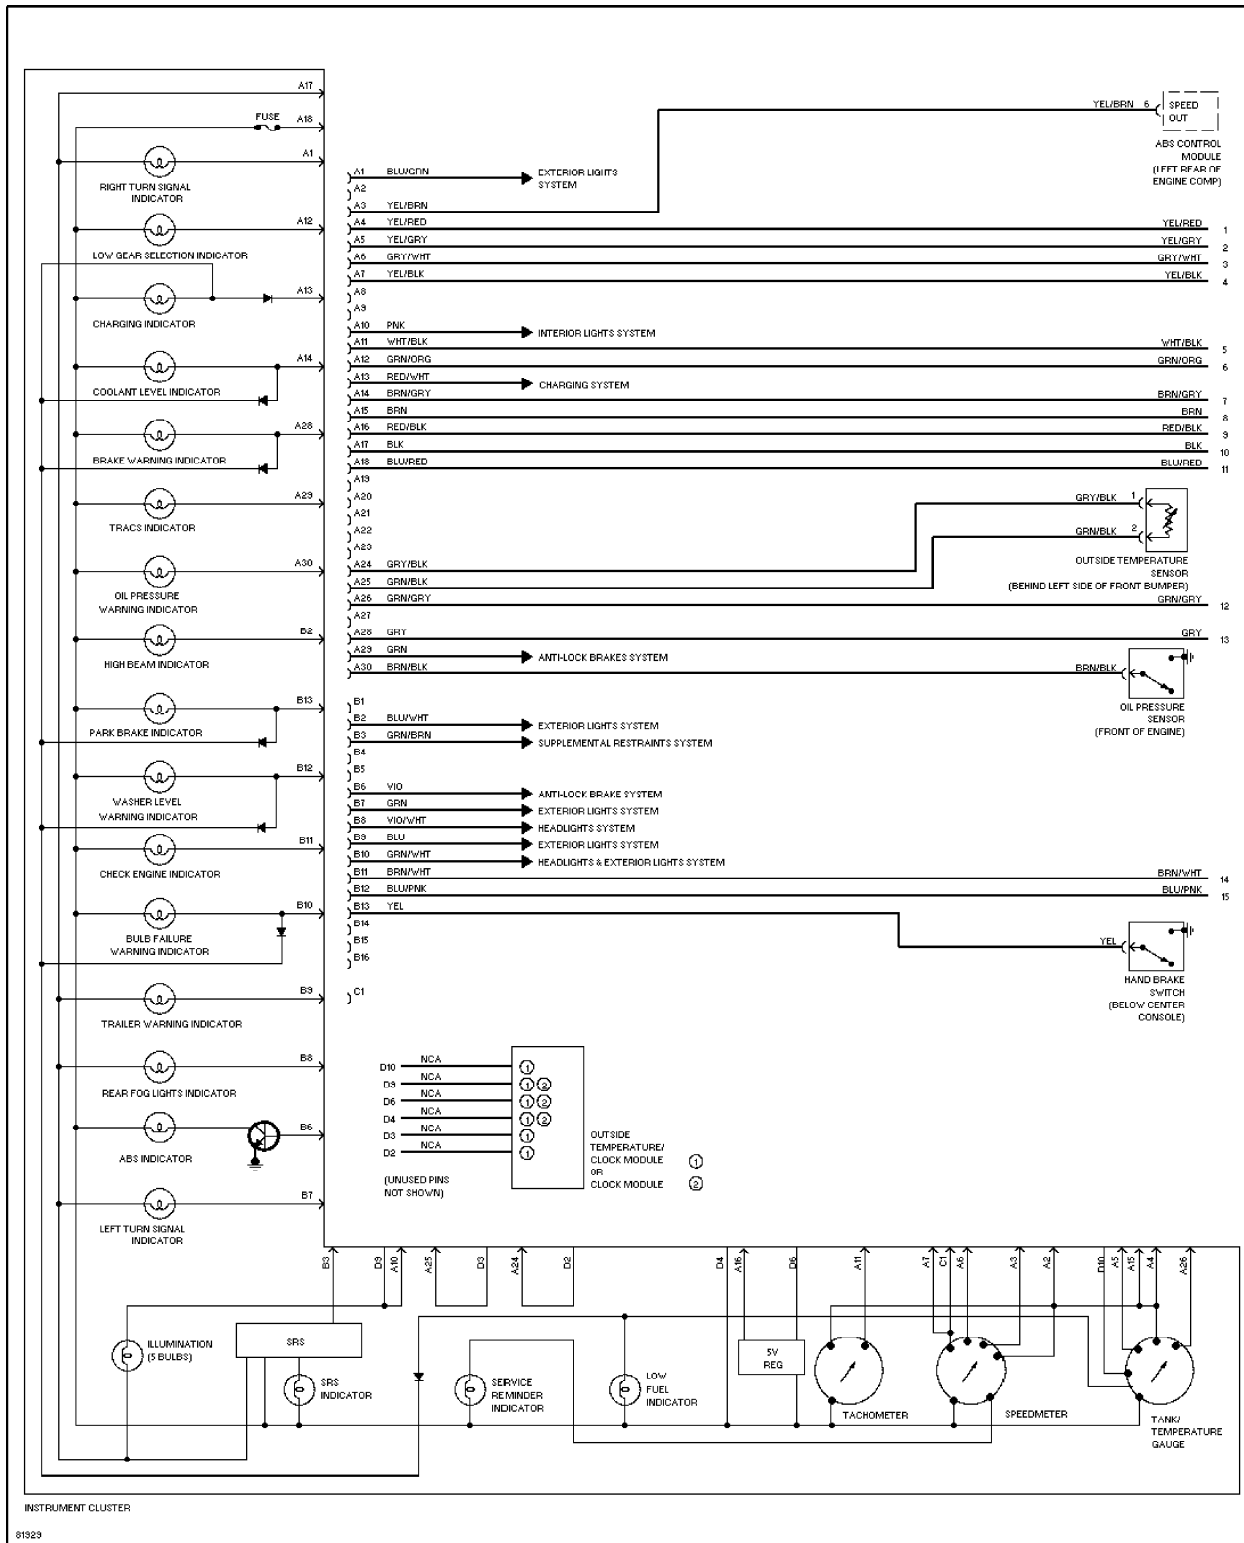

Instrument Cluster Circuit, Yasaki (1 of 2)