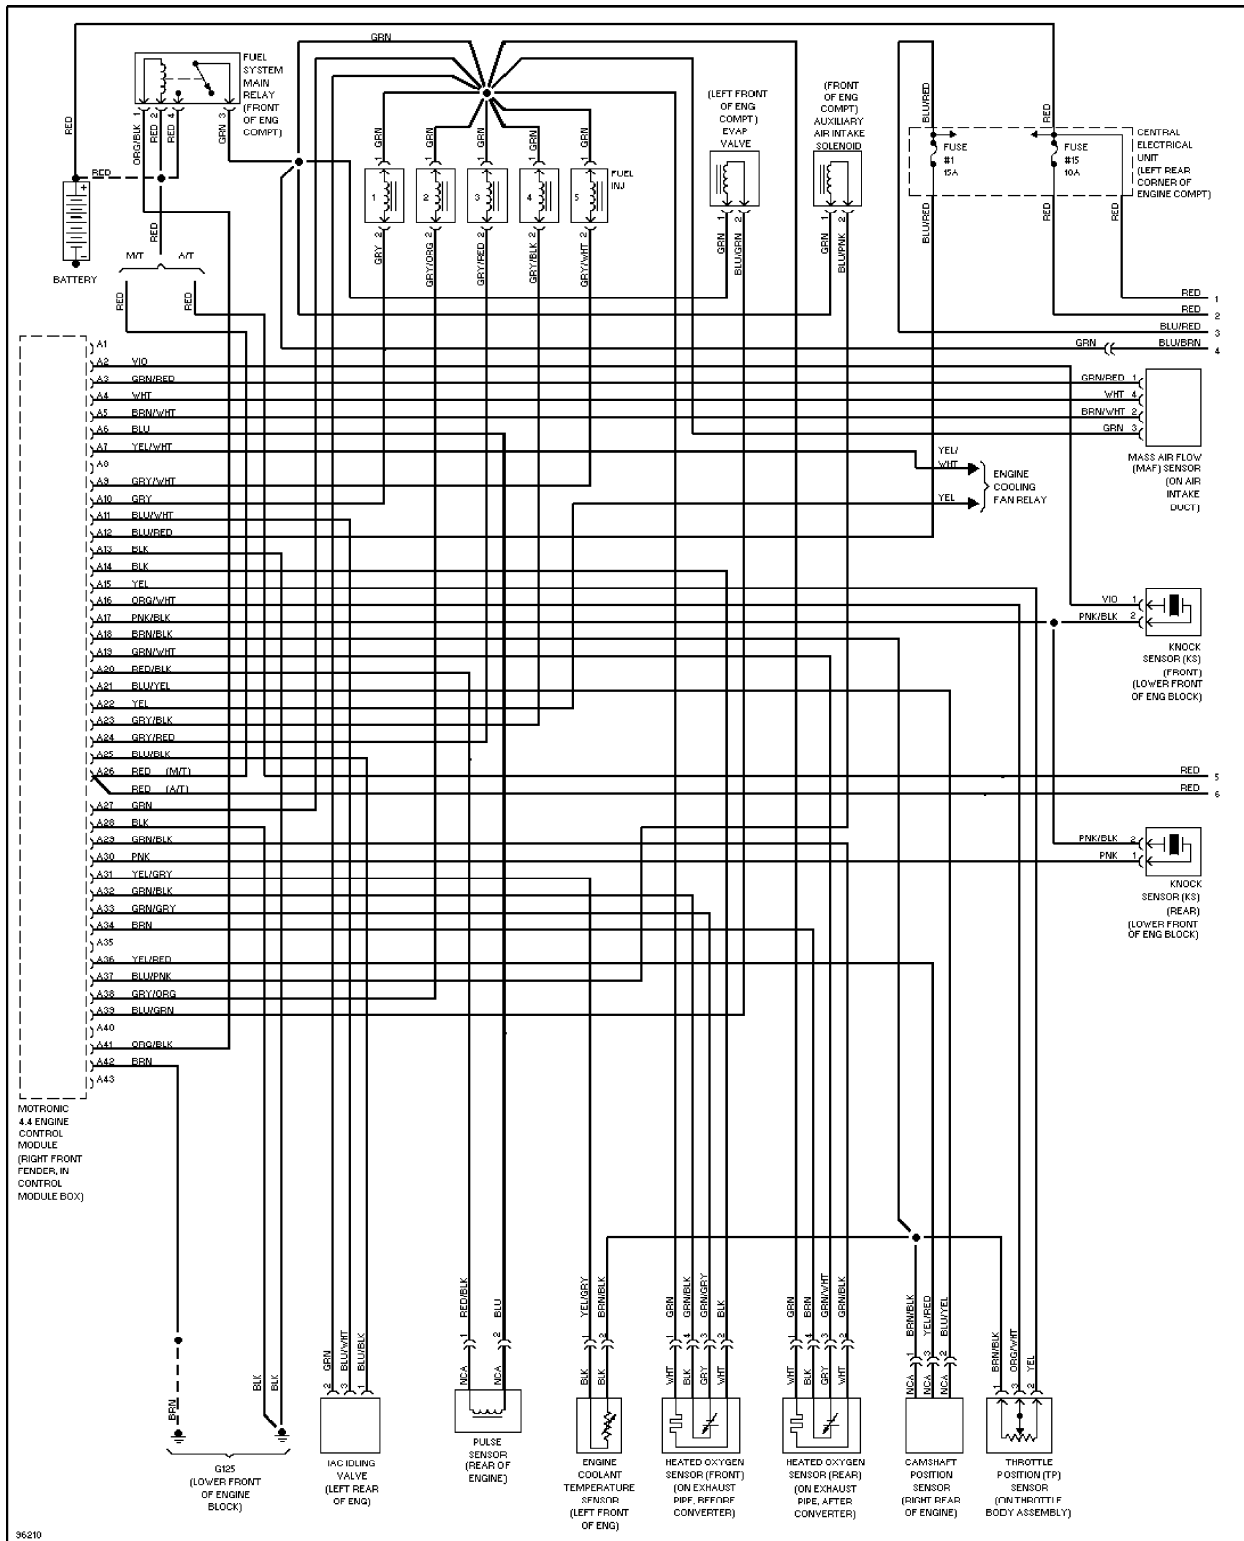

Guard Alarm II Circuit

COMPUTER DATA LINES

Computer Data Lines

COOLING FAN

Cooling Fan Circuit

CRUISE CONTROL

Cruise Control Circuit

DEFOGGERS

Defogger Circuit

ENGINE PERFORMANCE

2.3L

2.3L Turbo, Engine Performance Circuits (1 of 2)

2.3L Turbo, Engine Performance Circuits (2 of 2)

2.4L

2.4L, Engine Performance Circuits (1 of 2)

2.4L, Engine Performance Circuits (2 of 2)

EXTERIOR LIGHTS

Back-up Lamps Circuit

Exterior Lamps Circuit, Sedan (1 of 2)

Exterior Lamps Circuit, Sedan (2 of 2)

Exterior Lamps Circuit, Wagon (1 of 2)

Exterior Lamps Circuit, Wagon (2 of 2)

GROUND DISTRIBUTION

Ground Distribution Circuit

HEADLIGHTS

Headlight Circuit (1 of 2)

Headlight Circuit (2 of 2)

HORN

Horn Circuit

INSTRUMENT CLUSTER

Instrument Cluster Circuit, VDO (1 of 2)