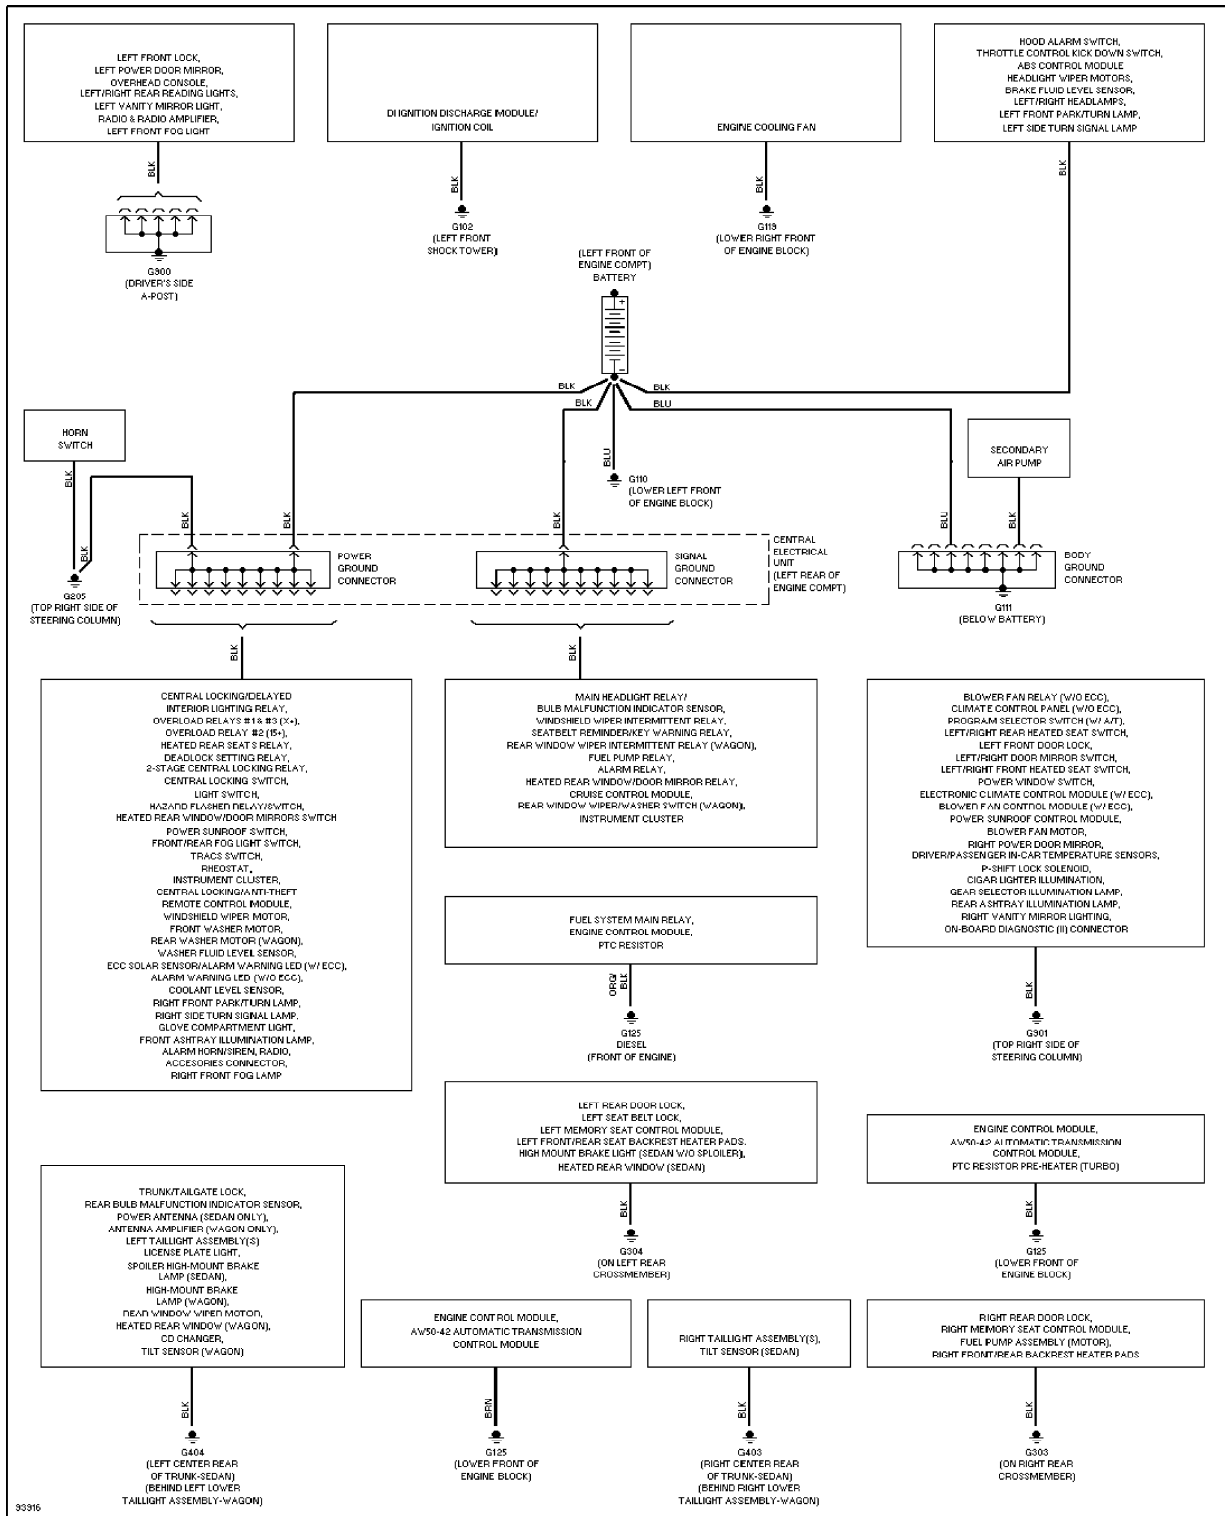

Defogger Circuit

ENGINE PERFORMANCE

2.3L

2.3L Turbo, Engine Performance Circuits (1 of 2)

2.3L Turbo, Engine Performance Circuits (2 of 2)

2.4L

2.4L, Engine Performance Circuits (1 of 2)

2.4L, Engine Performance Circuits (2 of 2)

EXTERIOR LIGHTS

Back-up Lamps Circuit

Exterior Lamps Circuit, Sedan (1 of 2)

Exterior Lamps Circuit, Sedan (2 of 2)

Exterior Lamps Circuit, Wagon (1 of 2)

Exterior Lamps Circuit, Wagon (2 of 2)

GROUND DISTRIBUTION

Ground Distribution Circuit

HEADLIGHTS

Headlight Circuit (1 of 2)

Headlight Circuit (2 of 2)

HORN

Horn Circuit

INSTRUMENT CLUSTER

Instrument Cluster Circuit, VDO (1 of 2)