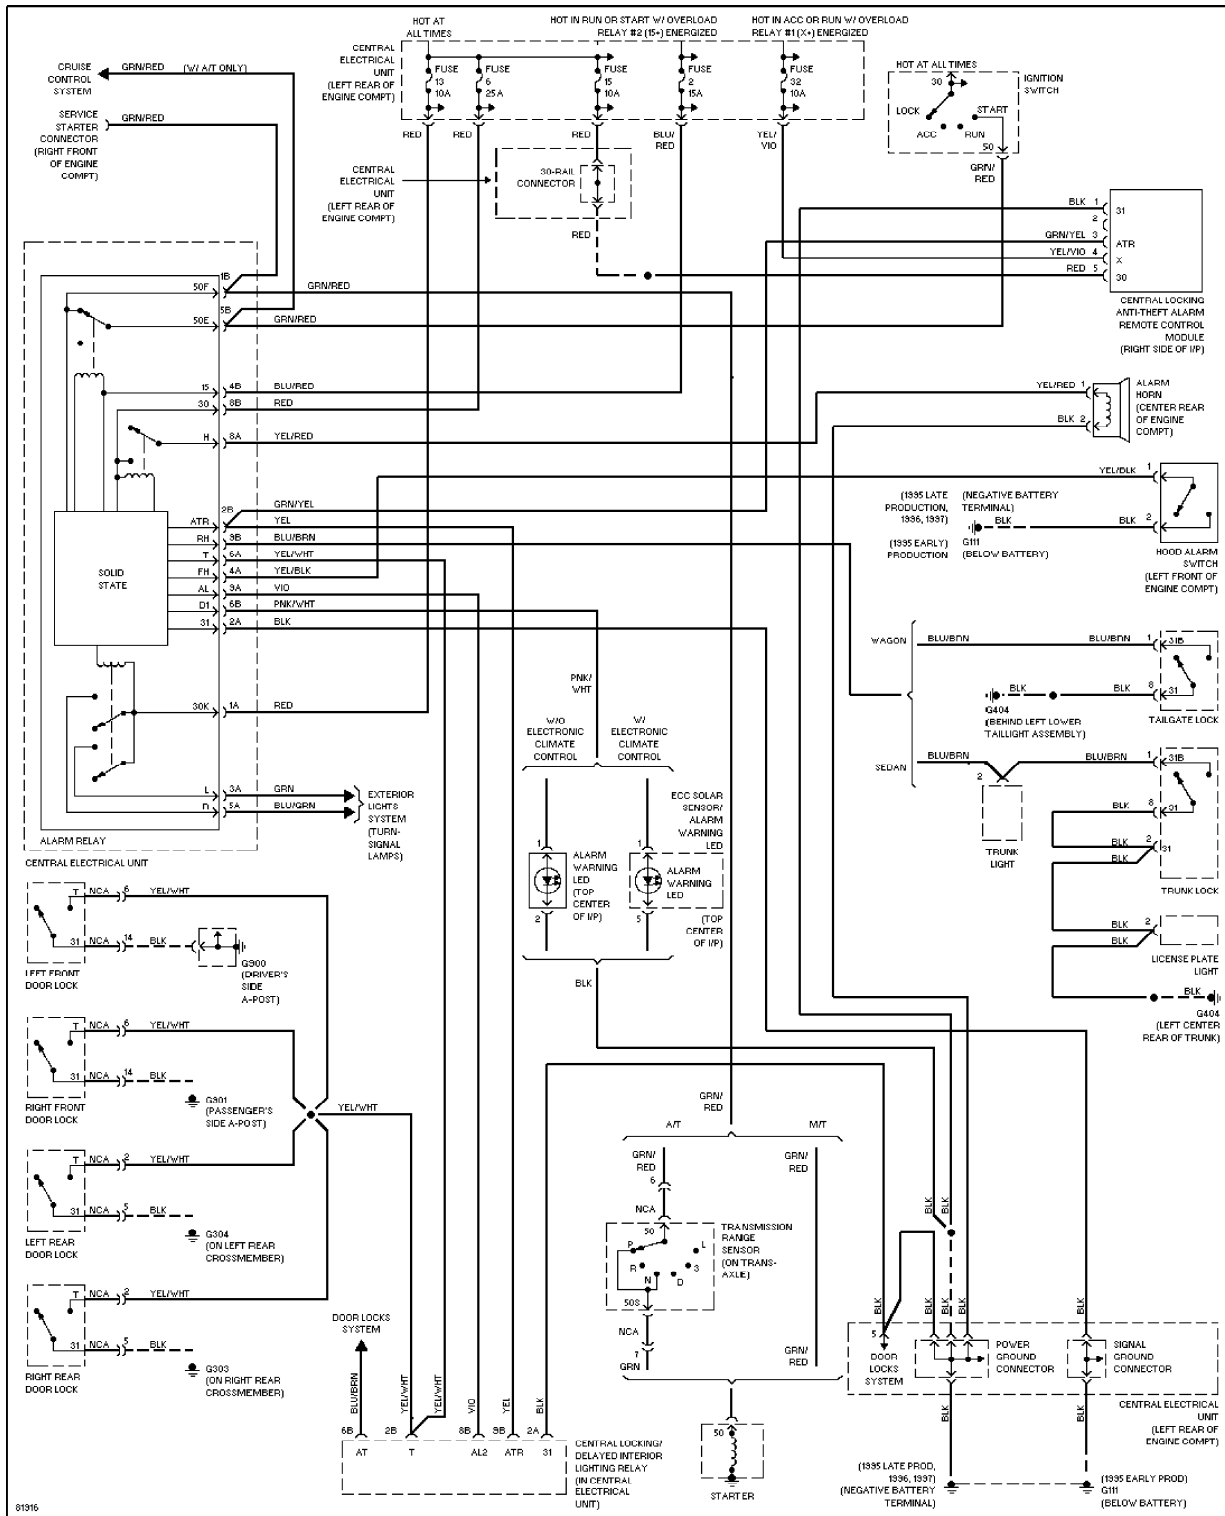

SYSTEM WIRING DIAGRAMS

1997 Volvo 850

1997 System Wiring Diagrams
Volvo - 850

AIR CONDITIONING

2.3L

2.3L Turbo, Air Conditioning Circuits (1 of 2)

2.3L Turbo, Air Conditioning Circuits (2 of 2)

2.4L

2.4L, Air Conditioning Circuits, Auto A/C (1 of 2)

2.4L, Air Conditioning Circuits, Auto A/C (2 of 2)

2.4L, Air Conditioning Circuits, Manual A/C

ANTI-LOCK BRAKES

Anti-lock Brake Circuits

ANTI-THEFT

Base Anti-theft Circuit

Guard Alarm II Circuit

COMPUTER DATA LINES

Computer Data Lines

COOLING FAN

Cooling Fan Circuit

CRUISE CONTROL

Cruise Control Circuit

DEFOGGERS

Defogger Circuit

ENGINE PERFORMANCE

2.3L

2.3L Turbo, Engine Performance Circuits (1 of 2)

2.3L Turbo, Engine Performance Circuits (2 of 2)

2.4L

2.4L, Engine Performance Circuits (1 of 2)

2.4L, Engine Performance Circuits (2 of 2)