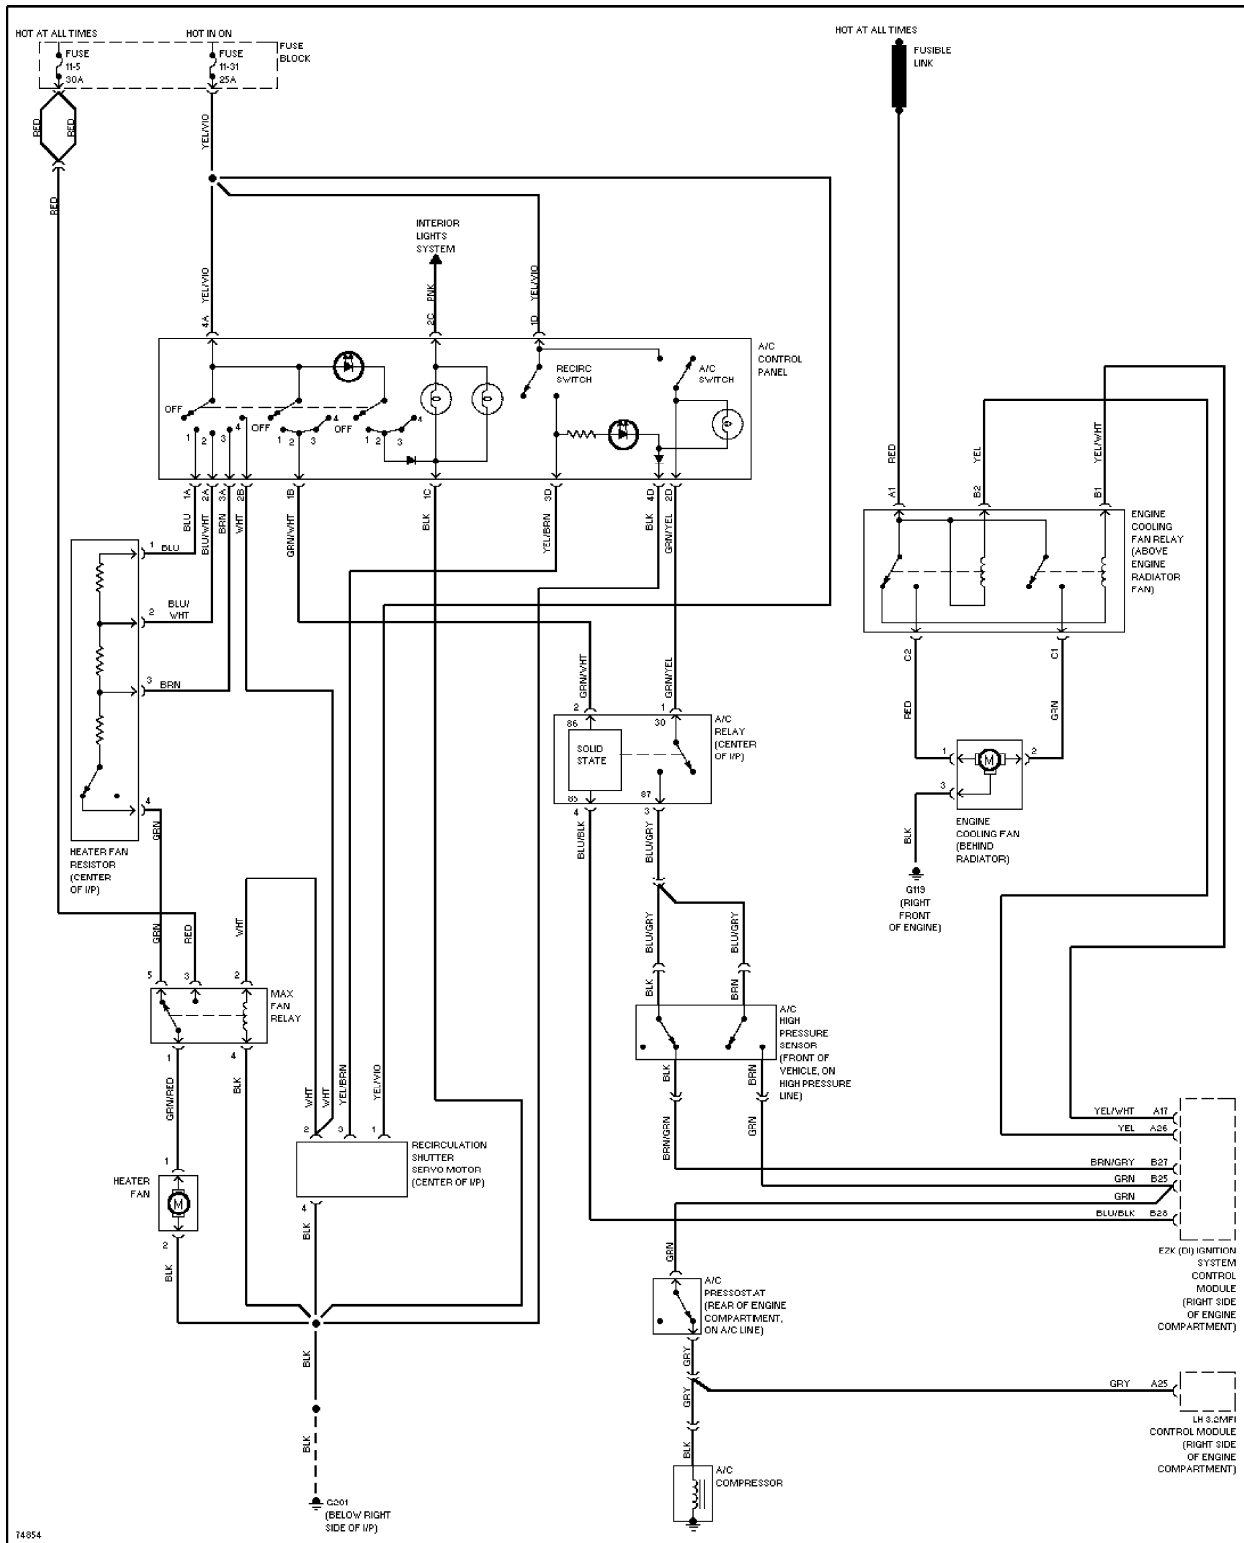

SYSTEM WIRING DIAGRAMS

1997 Volvo 850

1997 System Wiring Diagrams
Volvo - 850

AIR CONDITIONING

2.3L

2.3L Turbo, Air Conditioning Circuits (1 of 2)

2.3L Turbo, Air Conditioning Circuits (2 of 2)

2.4L

2.4L, Air Conditioning Circuits, Auto A/C (1 of 2)

2.4L, Air Conditioning Circuits, Auto A/C (2 of 2)

2.4L, Air Conditioning Circuits, Manual A/C

ANTI-LOCK BRAKES

Anti-lock Brake Circuits

ANTI-THEFT

Base Anti-theft Circuit

Guard Alarm II Circuit

COMPUTER DATA LINES

Computer Data Lines

COOLING FAN

Cooling Fan Circuit

CRUISE CONTROL

Cruise Control Circuit

DEFOGGERS

Defogger Circuit

ENGINE PERFORMANCE

2.3L

2.3L Turbo, Engine Performance Circuits (1 of 2)

2.3L Turbo, Engine Performance Circuits (2 of 2)

2.4L

2.4L, Engine Performance Circuits (1 of 2)

2.4L, Engine Performance Circuits (2 of 2)