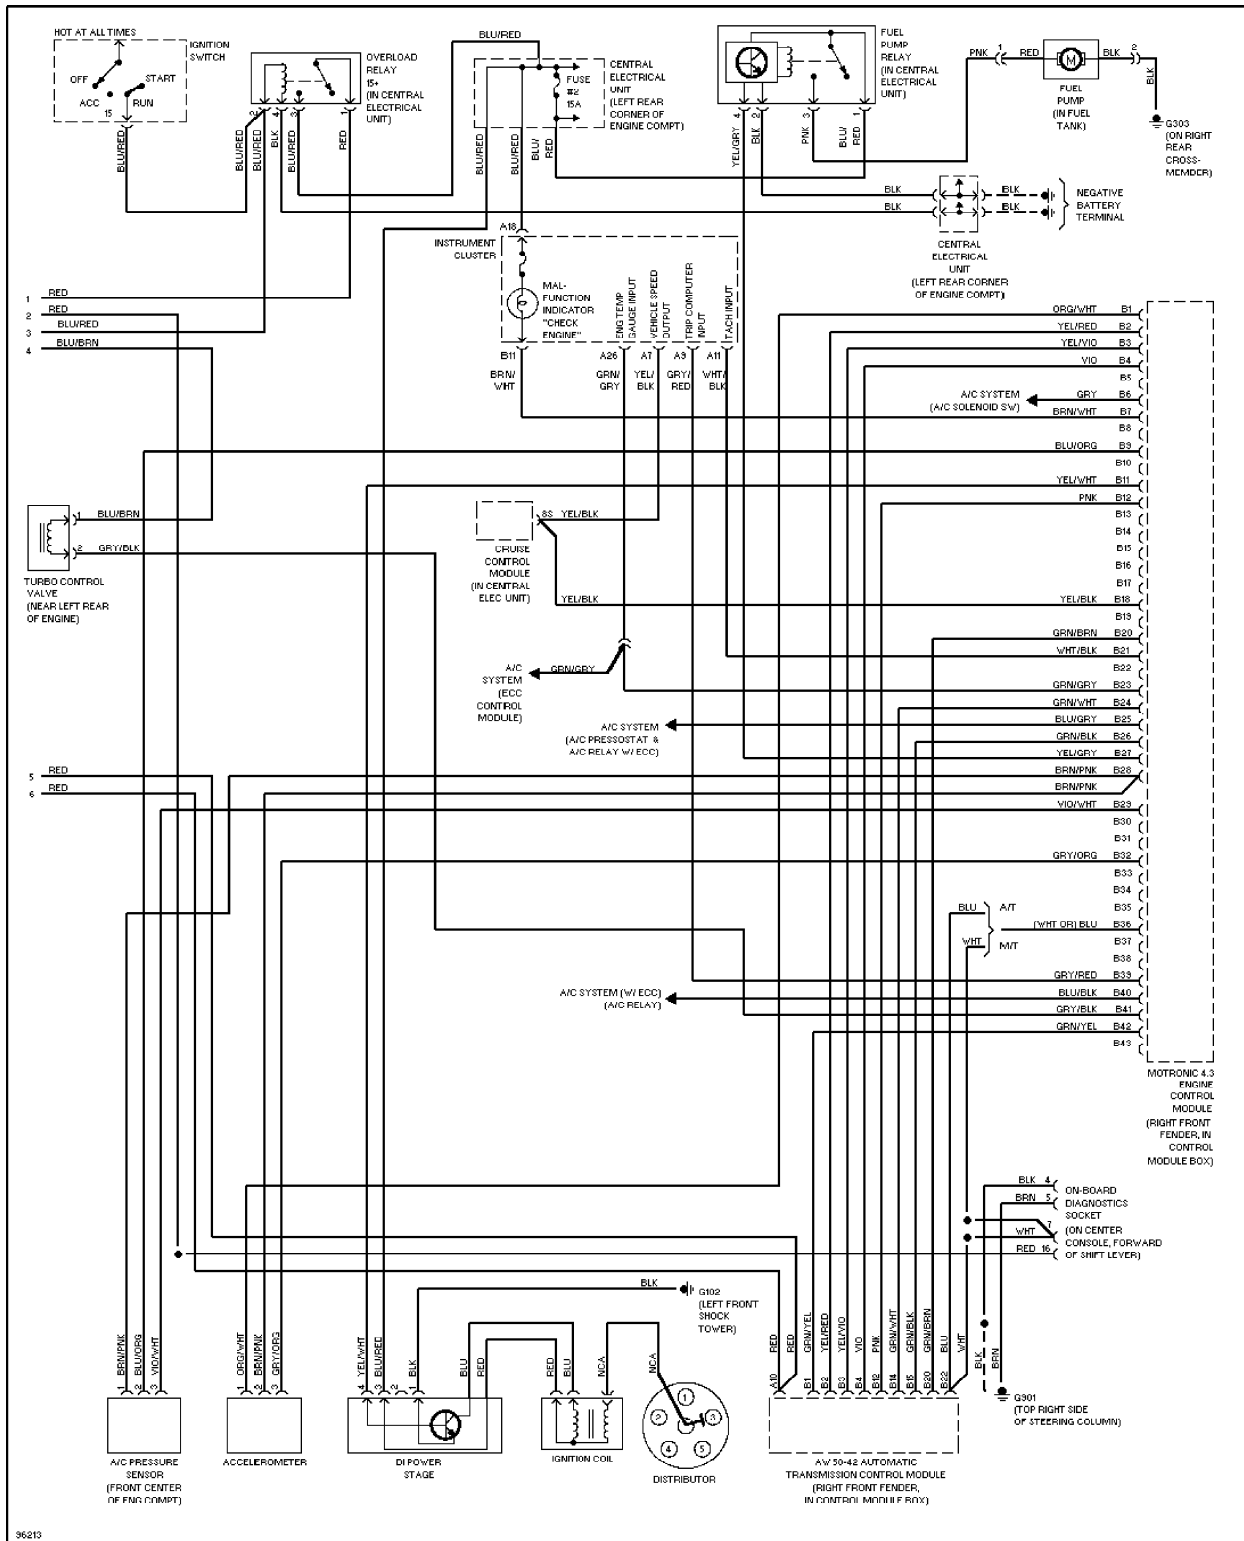

Guard Alarm II Circuit

COMPUTER DATA LINES

Computer Data Lines

COOLING FAN

Cooling Fan Circuit

CRUISE CONTROL

Cruise Control Circuit

DEFOGGERS

Defogger Circuit

ENGINE PERFORMANCE

2.3L

2.3L Turbo, Engine Performance Circuits (1 of 2)

2.3L Turbo, Engine Performance Circuits (2 of 2)

2.4L

2.4L, Engine Performance Circuits (1 of 2)

2.4L, Engine Performance Circuits (2 of 2)