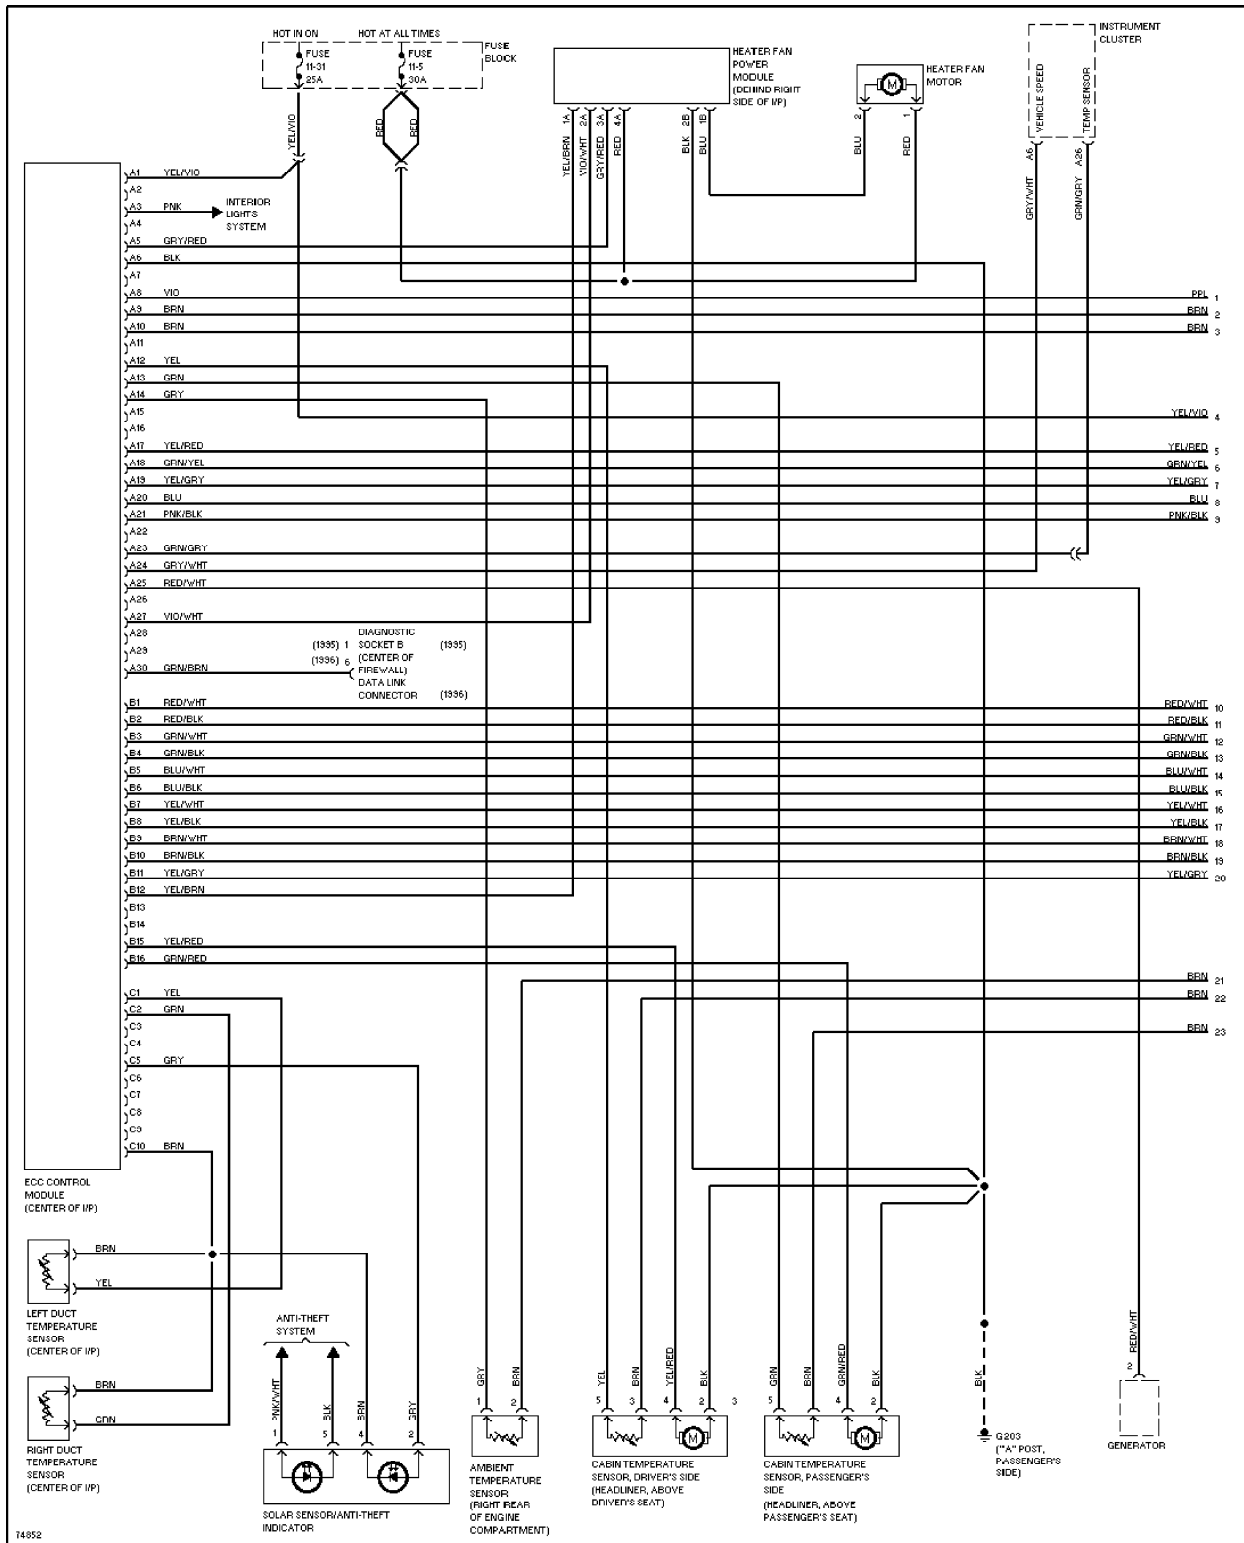

SYSTEM WIRING DIAGRAMS

1997 Volvo 850

1997 System Wiring Diagrams
Volvo - 850

AIR CONDITIONING

2.3L

2.3L Turbo, Air Conditioning Circuits (1 of 2)

2.3L Turbo, Air Conditioning Circuits (2 of 2)

2.4L

2.4L, Air Conditioning Circuits, Auto A/C (1 of 2)

2.4L, Air Conditioning Circuits, Auto A/C (2 of 2)

2.4L, Air Conditioning Circuits, Manual A/C

ANTI-LOCK BRAKES

Anti-lock Brake Circuits

ANTI-THEFT

Base Anti-theft Circuit

Defogger Circuit

ENGINE PERFORMANCE

2.3L

2.3L Turbo, Engine Performance Circuits (1 of 2)

2.3L Turbo, Engine Performance Circuits (2 of 2)

2.4L

2.4L, Engine Performance Circuits (1 of 2)

2.4L, Engine Performance Circuits (2 of 2)